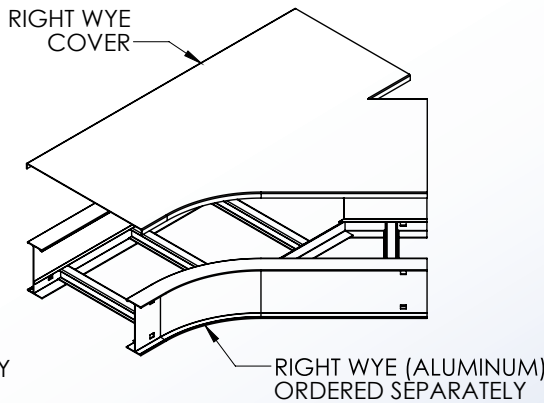

Cable Tray / Ladder Tray

X0-X072-XWYE-XXXX

PowerTray™ Fittings

Manufactured in the USA by MonoSystems, Inc.

FITTING COVER FOR HORIZONTAL RWYE & LWYE

Notes

1.) Views for reference - do not scale.

ORDERING DATA EXAMPLE:

X0-X072-XWYE-XXXX

MATERIAL	SERIES	COVER TYPE	COVER CODE	RADIUS	FITTING WIDTH
A = ALUMINUM	1 = "L" SERIES	072 = STANDARD COVER	RWYE = RIGHT WYE	12 = 12" RADIUS	06 = 6" WIDE
P = STEEL PRE-GALV	2 = SERIES: B,C,D & E	054 = VENTED	LWYE = LEFT WYE	24 = 24" RADIUS	09 = 9" WIDE
G = STEEL HDGAF				36 = 36" RADIUS	12 = 12" WIDE
				48 = 48" RADIUS	18 = 18" WIDE
					24 = 24" WIDE
					30 = 30" WIDE
					36 = 36" WIDE