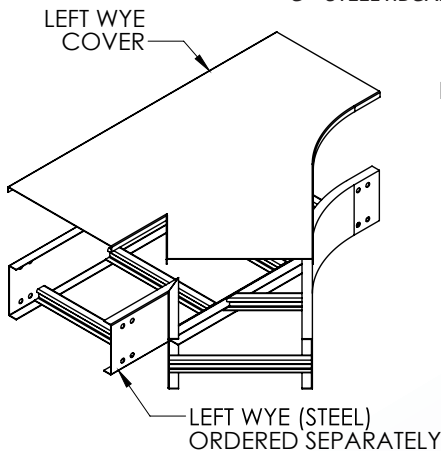

Cable Tray / Ladder Tray

X0-X072-XWYE-XXXX

PowerTray™ Fittings

Manufactured in the USA by MonoSystems, Inc.

FITTING COVER FOR HORIZONTAL RWYE & LWYE

Notes

1.) Views for reference - do not scale.

ORDERING DATA EXAMPLE:

X0-X072-XWYE-XXXX

MATERIAL	SERIES	COVER TYPE	COVER CODE	RADIUS	FITTING WIDTH
A = ALUMINUM	1 = "L" SERIES	072 = STANDARD COVER	RWYE = RIGHT WYE	12 = 12" RADIUS	06 = 6" WIDE
P = STEEL PRE-GALV	2 = SERIES: B,C,D & E	054 = VENTED	LWYE = LEFT WYE	24 = 24" RADIUS	09 = 9" WIDE
G = STEEL HDGAF				36 = 36" RADIUS	12 = 12" WIDE
				48 = 48" RADIUS	18 = 18" WIDE
					24 = 24" WIDE
					30 = 30" WIDE
					36 = 36" WIDE