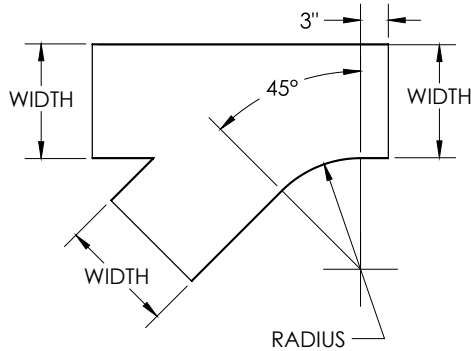

Cable Tray / Ladder Tray

X0-X072-XWYE-XXXX

PowerTray™ Fittings

Manufactured in the USA by MonoSystems, Inc.

FITTING COVER FOR HORIZONTAL RWYE & LWYE

Notes

1.) Views for reference - do not scale.

ORDERING DATA EXAMPLE:

X0-X072-XWYE-XXXX

MATERIAL	SERIES	COVER TYPE	COVER CODE	RADIUS	FITTING WIDTH
A = ALUMINUM	1 = "L" SERIES	072 = STANDARD COVER	RWYE = RIGHT WYE	12 = 12" RADIUS	06 = 6" WIDE
P = STEEL PRE-GALV	2 = SERIES: B,C,D & E	054 = VENTED	LWYE = LEFT WYE	24 = 24" RADIUS	09 = 9" WIDE
G = STEEL HDGAF				36 = 36" RADIUS	12 = 12" WIDE
				48 = 48" RADIUS	18 = 18" WIDE
					24 = 24" WIDE
					30 = 30" WIDE
					36 = 36" WIDE