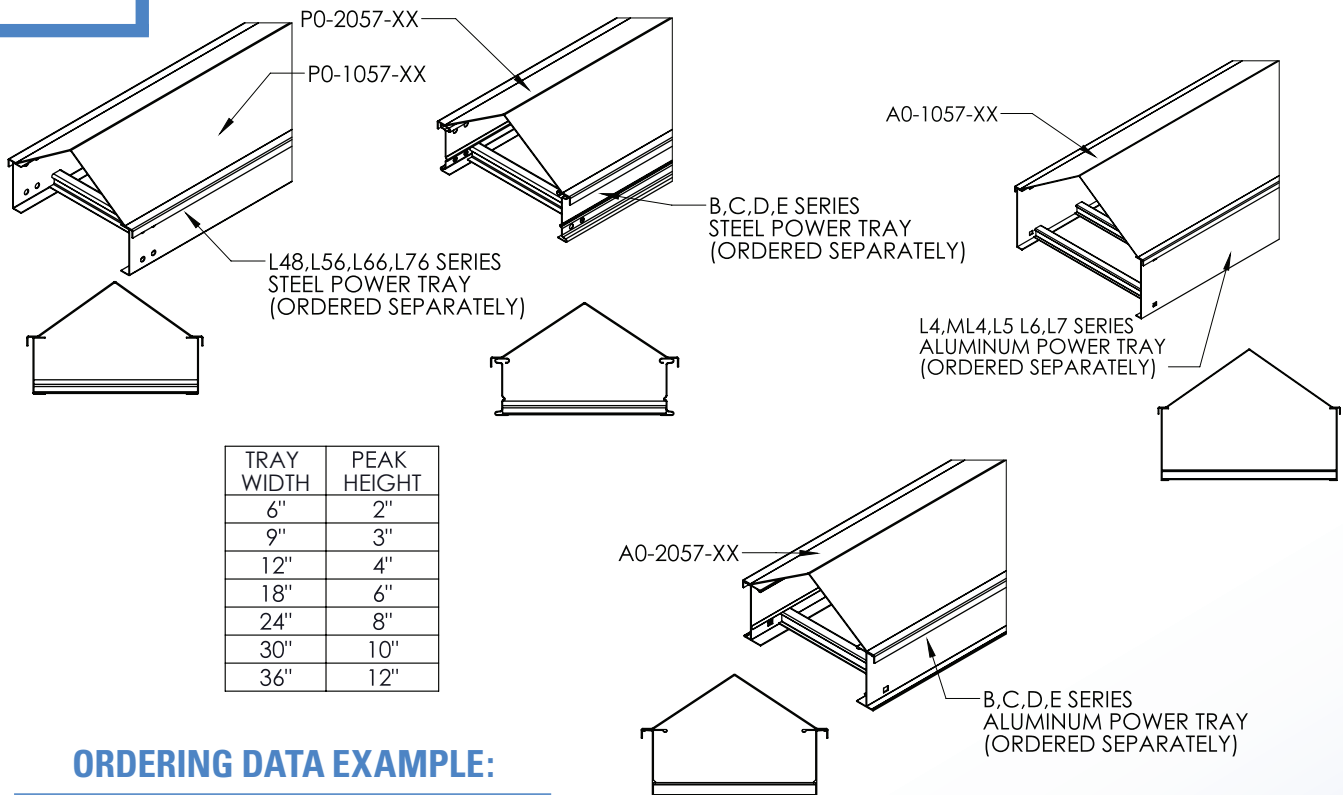

Cable Tray / Ladder Tray X0-X057-XX

PowerTray™ Fittings

Manufactured by MonoSystems, Inc.

2 TO 3 PITCH PEAKED FLANGED COVER FOR B,C,D, AND "L" SERIES TRAY

Notes:

- 1.) Views for reference - do not scale.
- 2.) Supplied as 12ft of cover.
- 3.) Cover can be fastened to tray using AX-2097-XX, 2 to 3 pitched peaked wrap-around cover hold down clamps (ordered separately).

TRAY WIDTH	PEAK HEIGHT
6"	2"
9"	3"
12"	4"
18"	6"
24"	8"
30"	10"
36"	12"

ORDERING DATA EXAMPLE:

X0 - X 057 - XX

MATERIAL

A = ALUMINUM
P = PREGALV STEEL
G = HDGAF

SERIES

1 = SERIES: L
2 = SERIES: B,C,D

TRAY WIDTH

06 = 6" }
09 = 9" } 12' LENGTH STANDARD
12 = 12" }
18 = 18" }
24 = 24" } 6' LENGTH STANDARD
30 = 30" }
36 = 36" }

4 International Drive
Rye Brook, NY 10573
Toll Free: 1 888.764.7681
Phone: 914.934.2075
Fax: 914.934.2190
MonoSystems.com