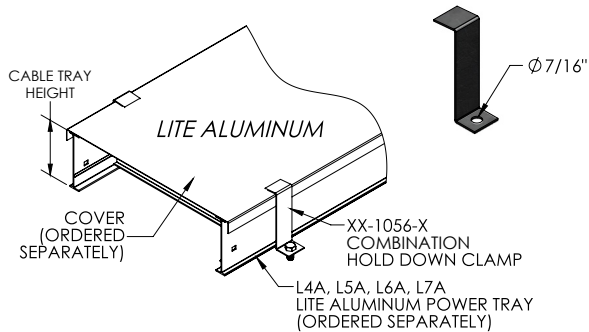

Cable Tray / Ladder Tray X0-X056-X

PowerTray™ Accessories
Manufactured in the USA by MonoSystems, Inc.

COMBINATION COVER/HOLD DOWN CLAMPS

Notes

- 1.) Ordered in pairs.
- 2.) 3/8" mounting hardware by others.
- 3.) Views for reference - do not scale.

ORDERING DATA EXAMPLE:

X0-X056-X

MATERIAL

Z = ZINC
P = PRE-GALV.
G = HDGAF.

TRAY SERIES

1 = "L" LITE SERIES ALUMINUM
2 = HEAVY: B,C,D,E SERIES ALUMINUM OR STEEL TRAY

CABLE TRAY HEIGHT

4 = 4" HIGH
5 = 6" HIGH
6 = 6" HIGH
7 = 7" HIGH