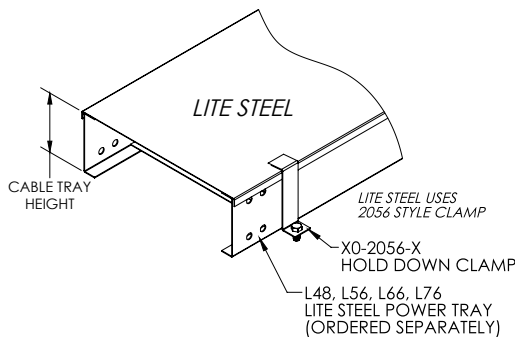

Cable Tray / Ladder Tray X0-X056-X

PowerTray™ Accessories
Manufactured in the USA by MonoSystems, Inc.

COMBINATION COVER/HOLD DOWN CLAMPS

Notes

- 1.) Ordered in pairs.
- 2.) 3/8" mounting hardware by others.
- 3.) Views for reference - do not scale.

ORDERING DATA EXAMPLE:

X0-X056-X

MATERIAL

Z = ZINC
P = PRE-GALV.
G = HDGAF.

TRAY SERIES

1 = "L" LITE SERIES ALUMINUM
2 = HEAVY: B,C,D,E SERIES ALUMINUM OR STEEL TRAY

CABLE TRAY HEIGHT

4 = 4" HIGH
5 = 6" HIGH
6 = 6" HIGH
7 = 7" HIGH