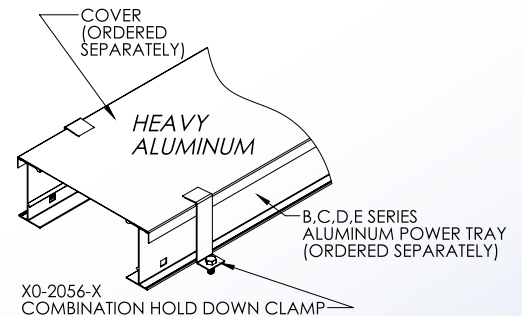

Cable Tray / Ladder Tray X0-X056-X

PowerTray™ Accessories
Manufactured in the USA by MonoSystems, Inc.

COMBINATION COVER/HOLD DOWN CLAMPS

Notes

- 1.) Ordered in pairs.
- 2.) 3/8" mounting hardware by others.
- 3.) Views for reference - do not scale.

ORDERING DATA EXAMPLE:

X0-X056-X

MATERIAL

Z = ZINC
P = PRE-GALV.
G = HDGAF.

TRAY SERIES

1 = "L" LITE SERIES ALUMINUM
2 = HEAVY: B,C,D,E SERIES ALUMINUM OR STEEL TRAY

CABLE TRAY HEIGHT

4 = 4" HIGH
5 = 6" HIGH
6 = 6" HIGH
7 = 7" HIGH