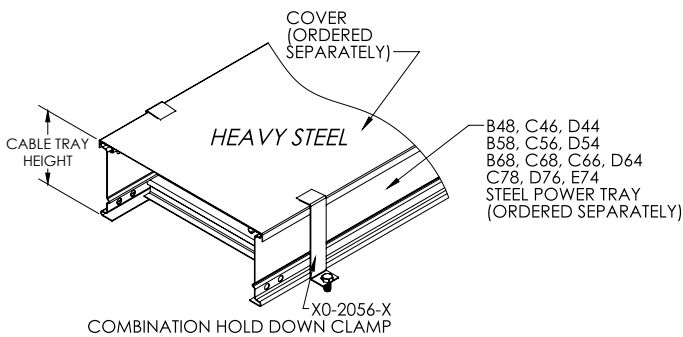

Cable Tray / Ladder Tray X0-X056-X

PowerTray™ Accessories
Manufactured in the USA by MonoSystems, Inc.

COMBINATION COVER/HOLD DOWN CLAMPS

Notes

- 1.) Ordered in pairs.
- 2.) 3/8" mounting hardware by others.
- 3.) Views for reference - do not scale.

ORDERING DATA EXAMPLE:

X0-X056-X

MATERIAL

Z = ZINC
P = PRE-GALV.
G = HDGAF.

TRAY SERIES

1 = "L" LITE SERIES ALUMINUM
2 = HEAVY: B,C,D,E SERIES ALUMINUM OR STEEL TRAY

CABLE TRAY HEIGHT

4 = 4" HIGH
5 = 6" HIGH
6 = 6" HIGH
7 = 7" HIGH