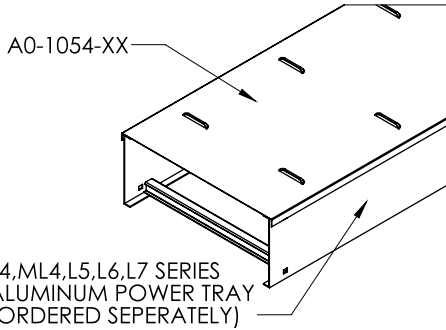

Cable Tray / Ladder Tray X0-X054-XX

PowerTray™ Fittings

Manufactured in the USA by MonoSystems, Inc.

VENTED FLANGED COVER FOR B,C,D, AND "L" SERIES TRAY

ORDERING DATA EXAMPLE:

X0-X054-XX-XX

MATERIAL	SERIES	TRAY WIDTH	LENGTH
A = ALUMINUM	1 = SERIES: L	06 = 6" WIDE	10 = 120" [10FT]
P = PREGALV STEEL	2 = SERIES: B,C,D	09 = 9" WIDE	12 = 144" [12FT]
G = HDGAF		12 = 12" WIDE	
		18 = 18" WIDE	
		24 = 24" WIDE	
		30 = 30" WIDE	
		36 = 36" WIDE	