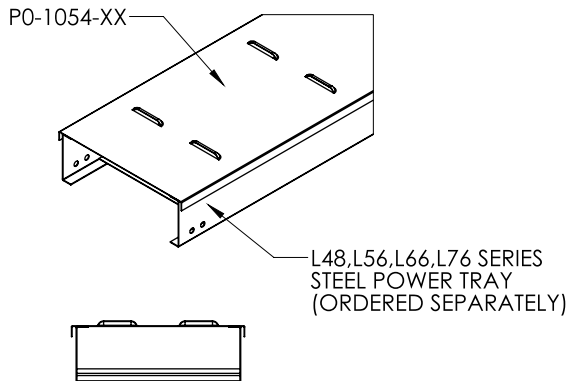

Cable Tray / Ladder Tray X0-X054-XX

PowerTray™ Fittings

Manufactured in the USA by MonoSystems, Inc.

VENTED FLANGED COVER FOR B,C,D, AND "L" SERIES TRAY

ORDERING DATA EXAMPLE:

X0-X054-XX-XX

MATERIAL	SERIES	TRAY WIDTH	LENGTH
A = ALUMINUM	1 = SERIES: L	06 = 6" WIDE	10 = 120" [10FT]
P = PREGALV STEEL	2 = SERIES: B,C,D	09 = 9" WIDE	12 = 144" [12FT]
G = HDGAF		12 = 12" WIDE	
		18 = 18" WIDE	
		24 = 24" WIDE	
		30 = 30" WIDE	
		36 = 36" WIDE	