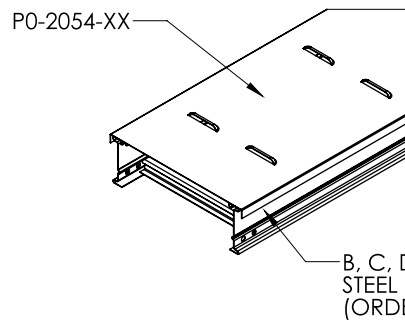

Cable Tray / Ladder Tray X0-X054-XX

PowerTray™ Fittings

Manufactured in the USA by MonoSystems, Inc.

VENTED FLANGED COVER FOR B,C,D, AND "L" SERIES TRAY

ORDERING DATA EXAMPLE:

X0-X054-XX-XX

MATERIAL	SERIES	TRAY WIDTH	LENGTH
A = ALUMINUM	1 = SERIES: L	06 = 6" WIDE	10 = 120" [10FT]
P = PREGALV STEEL	2 = SERIES: B,C,D	09 = 9" WIDE	12 = 144" [12FT]
G = HDGAF		12 = 12" WIDE	
		18 = 18" WIDE	
		24 = 24" WIDE	
		30 = 30" WIDE	
		36 = 36" WIDE	