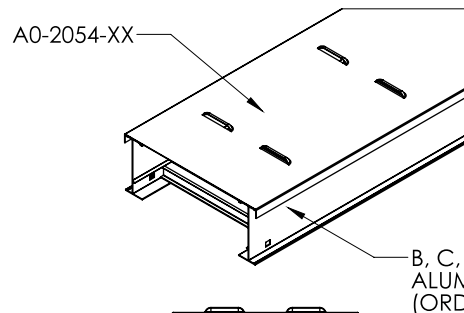

Cable Tray / Ladder Tray X0-X054-XX

PowerTray™ Fittings

Manufactured in the USA by MonoSystems, Inc.

VENTED FLANGED COVER FOR B,C,D, AND "L" SERIES TRAY

ORDERING DATA EXAMPLE:

X0-X054-XX-XX

MATERIAL	SERIES	TRAY WIDTH	LENGTH
A = ALUMINUM	1 = SERIES: L	06 = 6" WIDE	10 = 120" [10FT]
P = PREGALV STEEL	2 = SERIES: B,C,D	09 = 9" WIDE	12 = 144" [12FT]
G = HDGAF		12 = 12" WIDE	
		18 = 18" WIDE	
		24 = 24" WIDE	
		30 = 30" WIDE	
		36 = 36" WIDE	