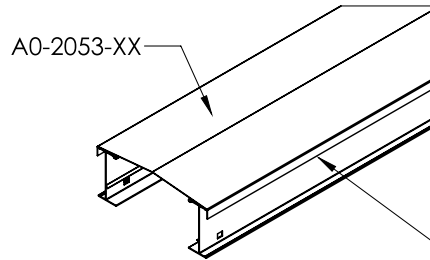

Cable Tray / Ladder Tray

X0-X053-XX

PowerTray™ Fittings

Manufactured in the USA by MonoSystems, Inc.

PEAKED FLANGED COVER FOR B,C,D, AND "L" SERIES TRAY

L48, L58, L66, L76 SERIES
STEEL POWER TRAY
(ORDERED SEPARATELY)

B, C, D, E SERIES
STEEL POWER TRAY
(ORDERED SEPARATELY)

B, C, D, E SERIES
ALUMINUM POWER TRAY
(ORDERED SEPARATELY)

L4, ML4, L5, L6, L7 SERIES
ALUMINUM POWER TRAY
(ORDERED SEPARATELY)

ORDERING DATA EXAMPLE:

X0-X053-XX

MATERIAL

A = ALUMINUM
P = PREGALV STEEL
G = HDGAF

SERIES

1 = SERIES: L
2 = SERIES: B, C, D

TRAY WIDTH

06 = 6" WIDE
09 = 9" WIDE
12 = 12" WIDE
18 = 18" WIDE
24 = 24" WIDE
30 = 30" WIDE
36 = 36" WIDE