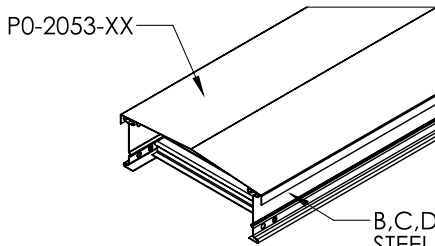

Cable Tray / Ladder Tray

X0-X053-XX

PowerTray™ Fittings

Manufactured in the USA by MonoSystems, Inc.

PEAKED FLANGED COVER FOR B,C,D, AND "L" SERIES TRAY

L48, L58, L66, L76 SERIES
STEEL POWER TRAY
(ORDERED SEPARATELY)

B, C, D, E SERIES
STEEL POWER TRAY
(ORDERED SEPARATELY)

B, C, D, E SERIES
ALUMINUM POWER TRAY
(ORDERED SEPARATELY)

L4, ML4, L5, L6, L7 SERIES
ALUMINUM POWER TRAY
(ORDERED SEPARATELY)

ORDERING DATA EXAMPLE:

X0-X053-XX

MATERIAL

A = ALUMINUM
P = PREGALV STEEL
G = HDGAF

SERIES

1 = SERIES: L
2 = SERIES: B, C, D

TRAY WIDTH

06 = 6" WIDE
09 = 9" WIDE
12 = 12" WIDE
18 = 18" WIDE
24 = 24" WIDE
30 = 30" WIDE
36 = 36" WIDE