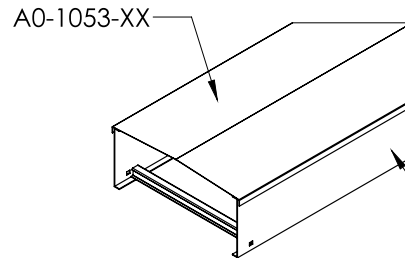

Cable Tray / Ladder Tray

X0-X053-XX

PowerTray™ Fittings

Manufactured in the USA by MonoSystems, Inc.

PEAKED FLANGED COVER FOR B,C,D, AND "L" SERIES TRAY

L48, L58, L66, L76 SERIES
STEEL POWER TRAY
(ORDERED SEPARATELY)

B, C, D, E SERIES
STEEL POWER TRAY
(ORDERED SEPARATELY)

B, C, D, E SERIES
ALUMINUM POWER TRAY
(ORDERED SEPARATELY)

L4, ML4, L5, L6, L7 SERIES
ALUMINUM POWER TRAY
(ORDERED SEPARATELY)

ORDERING DATA EXAMPLE:

X0-X053-XX

MATERIAL

A = ALUMINUM
P = PREGALV STEEL
G = HDGAF

SERIES

1 = SERIES: L
2 = SERIES: B, C, D

TRAY WIDTH

06 = 6" WIDE
09 = 9" WIDE
12 = 12" WIDE
18 = 18" WIDE
24 = 24" WIDE
30 = 30" WIDE
36 = 36" WIDE