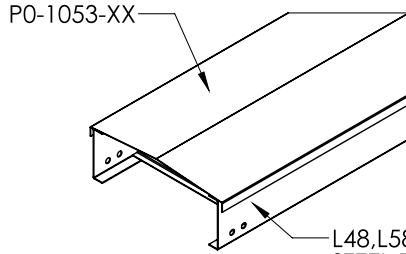

Cable Tray / Ladder Tray

X0-X053-XX

PowerTray™ Fittings

Manufactured in the USA by MonoSystems, Inc.

PEAKED FLANGED COVER FOR B,C,D, AND "L" SERIES TRAY

L48, L58, L66, L76 SERIES
STEEL POWER TRAY
(ORDERED SEPARATELY)

B, C, D, E SERIES
STEEL POWER TRAY
(ORDERED SEPARATELY)

B, C, D, E SERIES
ALUMINUM POWER TRAY
(ORDERED SEPARATELY)

L4, ML4, L5, L6, L7 SERIES
ALUMINUM POWER TRAY
(ORDERED SEPARATELY)

ORDERING DATA EXAMPLE:

X0-X053-XX

MATERIAL

A = ALUMINUM
P = PREGALV STEEL
G = HDGAF

SERIES

1 = SERIES: L
2 = SERIES: B, C, D

TRAY WIDTH

06 = 6" WIDE
09 = 9" WIDE
12 = 12" WIDE
18 = 18" WIDE
24 = 24" WIDE
30 = 30" WIDE
36 = 36" WIDE