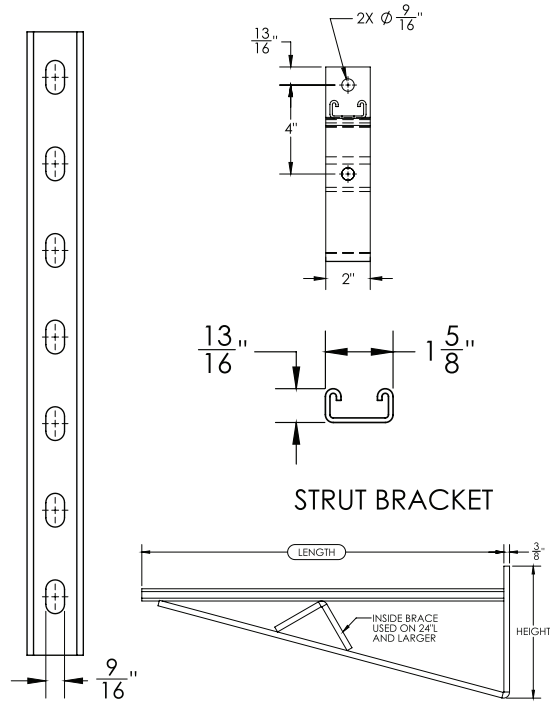

## SINGLE BRACED STRUT BRACKET

### Notes

- 1.) Attach strut bracket using 1/2" hardware (by others).
- 2.) Material: 3/8" steel.
- 3.) Views for reference - do not scale.