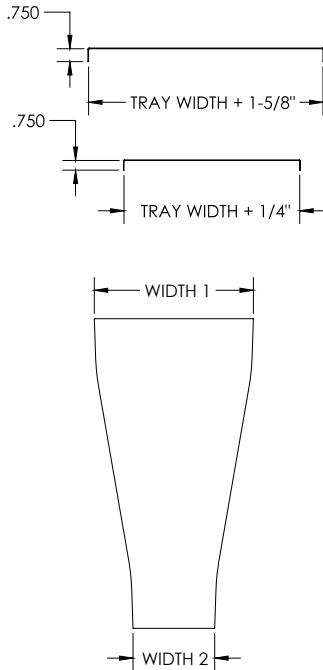

Cable Tray / Ladder Tray

XO-2074-SR-XXXX

PowerTray™ Fittings

Manufactured in the USA by MonoSystems, Inc.

VENTED FITTING COVER FOR STRAIGHT REDUCER

Notes

- 1.) Actual vent pattern will vary according to size.
- 2.) Views for reference - do not scale.

ORDERING DATA EXAMPLE:

XO-2074-SR-XXXX

MATERIAL	SERIES	COVER TYPE	WIDTH 1	WIDTH 2
A = ALUMINUM	2 = SERIES:	074 = VENTED	09 = 9" WIDE	06 = 6" WIDE
P = PRE-GALV	B,C,D	COVER	12 = 12" WIDE	09 = 9" WIDE
STEEL			18 = 18" WIDE	12 = 12" WIDE
G = HDGAF			24 = 24" WIDE	18 = 18" WIDE
			30 = 30" WIDE	24 = 24" WIDE
			36 = 36" WIDE	30 = 30" WIDE