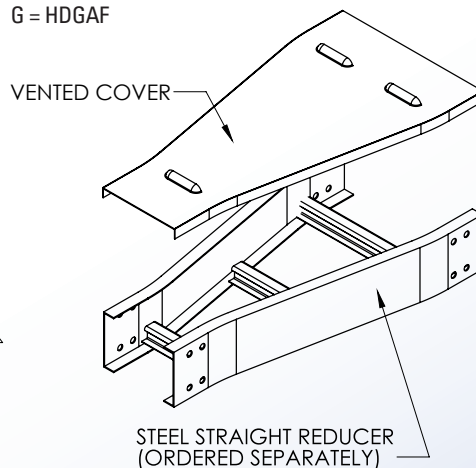

Cable Tray / Ladder Tray

XO-2074-SR-XXXX

PowerTray™ Fittings

Manufactured in the USA by MonoSystems, Inc.

VENTED FITTING COVER FOR STRAIGHT REDUCER

Notes

- 1.) Actual vent pattern will vary according to size.
- 2.) Views for reference - do not scale.

ORDERING DATA EXAMPLE:

XO-2074-SR-XXXX

MATERIAL	SERIES	COVER TYPE	WIDTH 1	WIDTH 2
A = ALUMINUM	2 = SERIES:	074 = VENTED	09 = 9" WIDE	06 = 6" WIDE
P = PRE-GALV	B,C,D	COVER	12 = 12" WIDE	09 = 9" WIDE
STEEL			18 = 18" WIDE	12 = 12" WIDE
G = HDGAF			24 = 24" WIDE	18 = 18" WIDE
			30 = 30" WIDE	24 = 24" WIDE
			36 = 36" WIDE	30 = 30" WIDE