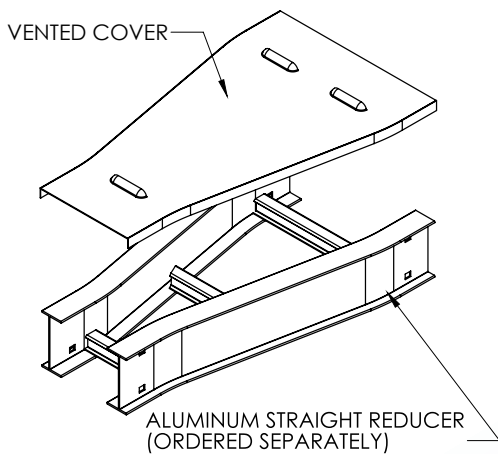

Cable Tray / Ladder Tray

XO-2074-SR-XXXX

PowerTray™ Fittings

Manufactured in the USA by MonoSystems, Inc.

VENTED FITTING COVER FOR STRAIGHT REDUCER

Notes

- 1.) Actual vent pattern will vary according to size.
- 2.) Views for reference - do not scale.

ORDERING DATA EXAMPLE:

XO-2074-SR-XXXX

MATERIAL	SERIES	COVER TYPE	WIDTH 1	WIDTH 2
A = ALUMINUM	2 = SERIES:	074 = VENTED	09 = 9" WIDE	06 = 6" WIDE
P = PRE-GALV	B,C,D	COVER	12 = 12" WIDE	09 = 9" WIDE
STEEL			18 = 18" WIDE	12 = 12" WIDE
G = HDGAF			24 = 24" WIDE	18 = 18" WIDE
			30 = 30" WIDE	24 = 24" WIDE
			36 = 36" WIDE	30 = 30" WIDE