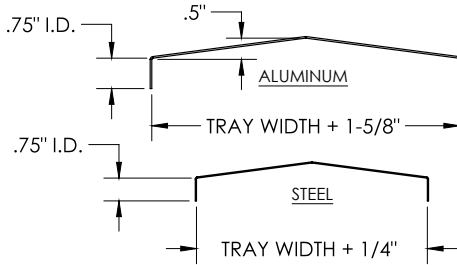

Cable Tray / Ladder Tray

XO-2073-OVXX-XXXX

PowerTray™ Fittings

Manufactured in the USA by MonoSystems, Inc.

PEAKED FITTING COVER FOR OUTSIDE VERTICAL ELBOW

Notes

1.) Views for reference - do not scale.

UL CLASSIFIED AS A GROUNDING CONDUCTOR

ORDERING DATA EXAMPLE:

XO-2073-OVXX-XXXX

MATERIAL	SERIES	COVER TYPE	RADIUS	FITTING WIDTH		
A = ALUMINUM	2 = SERIES: B,C,D	073 = PEAKED	OV = OUTSIDE VERTICAL ELBOW	30 = 30°	12 = 12"	06 = 6" WIDE
P = PRE-GALV STEEL			45 = 45°	18 = 18"	09 = 9" WIDE	
G = HDGAF			60 = 60°	24 = 24"	12 = 12" WIDE	18 = 18" WIDE
			90 = 90°	36 = 36"	24 = 24" WIDE	30 = 30" WIDE
					36 = 36" WIDE	