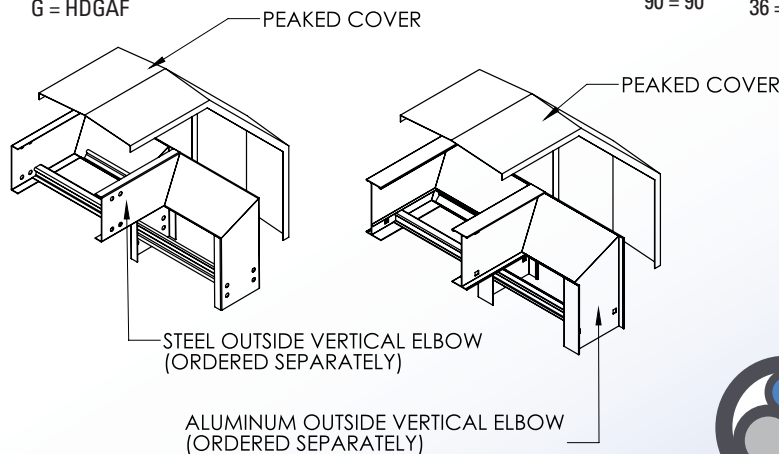

Cable Tray / Ladder Tray

XO-2073-OVXX-XXXX

PowerTray™ Fittings

Manufactured in the USA by MonoSystems, Inc.

PEAKED FITTING COVER FOR OUTSIDE VERTICAL ELBOW

Notes

1.) Views for reference - do not scale.

UL CLASSIFIED AS A GROUNDING CONDUCTOR

ORDERING DATA EXAMPLE:

XO-2073-OVXX-XXXX

MATERIAL	SERIES	COVER TYPE	RADIUS	FITTING WIDTH		
A = ALUMINUM	2 = SERIES: B,C,D	073 = PEAKED	OV = OUTSIDE VERTICAL ELBOW	30 = 30°	12 = 12"	06 = 6" WIDE
P = PRE-GALV STEEL			45 = 45°	18 = 18"	09 = 9" WIDE	
G = HDGAF			60 = 60°	24 = 24"	12 = 12" WIDE	18 = 18" WIDE
			90 = 90°	36 = 36"	24 = 24" WIDE	30 = 30" WIDE
					36 = 36" WIDE	