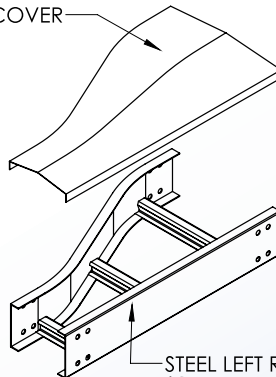

XO-2073-LR-XXXX

MATERIAL

A = ALUMINUM
P = PRE-GALV
G = HDGAF

SERIES

2 = SERIES:
B,C,D

COVER TYPE

073 = PEAKED
LR = LEFT
REDUCER

WIDTH 1

09 = 9" WIDE
12 = 12" WIDE
18 = 18" WIDE
24 = 24" WIDE
30 = 30" WIDE
36 = 36" WIDE

WIDTH 2

06 = 6" WIDE
09 = 9" WIDE
12 = 12" WIDE
18 = 18" WIDE
24 = 24" WIDE
30 = 30" WIDE

PEAKED COVER

ALUMINUM LEFT REDUCER
(ORDERED SEPARATELY)

PEAKED COVER

STEEL LEFT REDUCER
(ORDERED SEPARATELY)

4 International Drive
Rye Brook, NY 10573
Toll Free: 1 888.764.7681
Phone: 914.934.2075
Fax: 914.934.2190
MonoSystems.com

MonoSystems
wire management. managed.