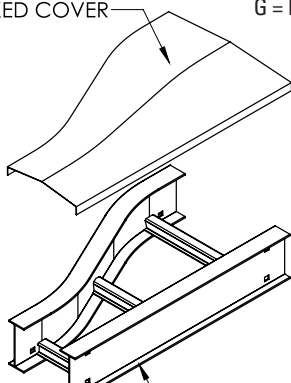

Cable Tray / Ladder Tray

XO-2073-LR-XXXX

PowerTray™ Fittings

Manufactured in the USA by MonoSystems, Inc.

PEAKED FITTING COVER FOR LEFT REDUCER

Notes

1.) Views for reference - do not scale.

ORDERING DATA EXAMPLE:

XO-2073-LR-XXXX

MATERIAL

A = ALUMINUM
P = PRE-GALV
G = HDGAF

SERIES

2 = SERIES:
B,C,D

COVER TYPE

073 = PEAKED
LR = LEFT
REDUCER

WIDTH 1

09 = 9" WIDE
12 = 12" WIDE
18 = 18" WIDE
24 = 24" WIDE
30 = 30" WIDE
36 = 36" WIDE

WIDTH 2

06 = 6" WIDE
09 = 9" WIDE
12 = 12" WIDE
18 = 18" WIDE
24 = 24" WIDE
30 = 30" WIDE

PEAKED COVER

ALUMINUM LEFT REDUCER
(ORDERED SEPARATELY)