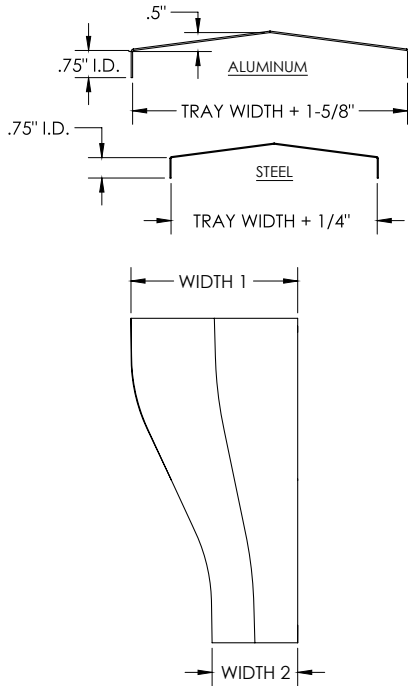

Cable Tray / Ladder Tray

XO-2073-LR-XXXX

PowerTray™ Fittings

Manufactured in the USA by MonoSystems, Inc.

PEAKED FITTING COVER FOR LEFT REDUCER

Notes

1.) Views for reference - do not scale.

ORDERING DATA EXAMPLE:

XO-2073-LR-XXXX

MATERIAL

A = ALUMINUM
P = PRE-GALV
G = HDGAF

SERIES

2 = SERIES:
B,C,D

COVER TYPE

073 = PEAKED
LR = LEFT
REDUCER

WIDTH 1

09 = 9" WIDE
12 = 12" WIDE
18 = 18" WIDE
24 = 24" WIDE
30 = 30" WIDE
36 = 36" WIDE

WIDTH 2

06 = 6" WIDE
09 = 9" WIDE
12 = 12" WIDE
18 = 18" WIDE
24 = 24" WIDE
30 = 30" WIDE

PEAKED COVER

ALUMINUM LEFT REDUCER
(ORDERED SEPARATELY)