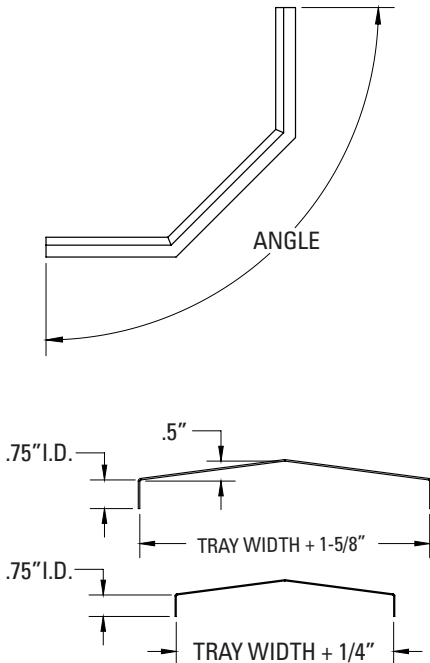

Cable Tray / Ladder Tray X0-2073-IVXX-XXXX

PowerTray™ Fittings

Manufactured in the USA by MonoSystems, Inc.

PEAKED FITTING COVER FOR INSIDE VERTICAL ELBOW

Notes

1.) Views for reference - do not scale.

ORDERING DATA EXAMPLE:

X0-2073-IVXX-XXXX

MATERIAL

SERIES

COVER TYPE

BLANK

ANGLE

RADIUS

FITTING WIDTH

A = ALUMINUM
P = PRE-GALV
G = HDGAF

2 = SERIES:
B,C,D

073 = PEAKED
IV = INSIDE
VERTICAL
ELBOW

30 = 30°
45 = 45°
60 = 60°
90 = 90°

12 = 12"
18 = 18"
24 = 24"
36 = 36"

06 = 6" WIDE
09 = 9" WIDE
12 = 12" WIDE
18 = 18" WIDE
24 = 24" WIDE
30 = 30" WIDE
36 = 36" WIDE