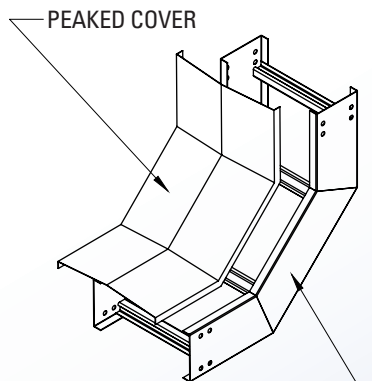

A = ALUMINUM
P = PRE-GALV
G = HDGAF

2 = SERIES:
B,C,D

073 = PEAKED
IV = INSIDE
VERTICAL
ELBOW

30 = 30°
45 = 45°
60 = 60°
90 = 90°

12 = 12"
18 = 18"
24 = 24"
36 = 36"

06 = 6" WIDE
09 = 9" WIDE
12 = 12" WIDE
18 = 18" WIDE
24 = 24" WIDE
30 = 30" WIDE
36 = 36" WIDE

ALUMINUM INSIDE VERTICAL ELBOW
(ORDERED SEPARATELY)

STEEL INSIDE VERTICAL ELBOW
(ORDERED SEPARATELY)

4 International Drive
Rye Brook, NY 10573
Toll Free: 1 888.764.7681
Phone: 914.934.2075
Fax: 914.934.2190
MonoSystems.com