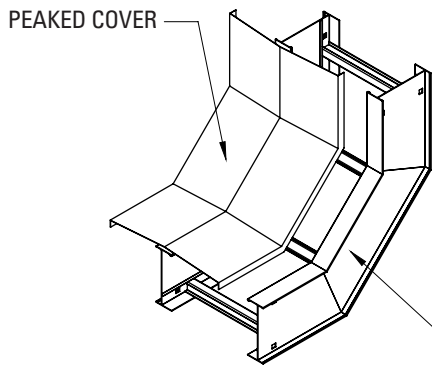

A = ALUMINUM
P = PRE-GALV
G = HDGAF

2 = SERIES:
B,C,D

073 = PEAKED
IV = INSIDE
VERTICAL
ELBOW

30 = 30°
45 = 45°
60 = 60°
90 = 90°

12 = 12"
18 = 18"
24 = 24"
36 = 36"

06 = 6" WIDE
09 = 9" WIDE
12 = 12" WIDE
18 = 18" WIDE
24 = 24" WIDE
30 = 30" WIDE
36 = 36" WIDE

ALUMINUM INSIDE VERTICAL ELBOW
(ORDERED SEPARATELY)

STEEL INSIDE VERTICAL ELBOW
(ORDERED SEPARATELY)

4 International Drive
Rye Brook, NY 10573
Toll Free: 1 888.764.7681
Phone: 914.934.2075
Fax: 914.934.2190
MonoSystems.com