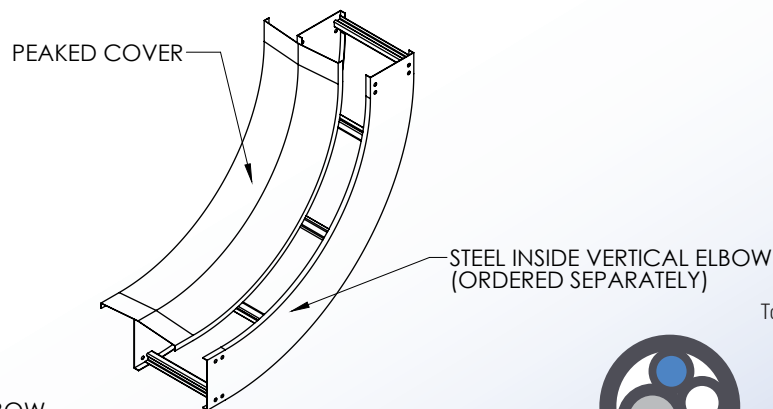

Cable Tray / Ladder Tray

X0-2073-IVXX-XXXX-RAD

PowerTray™ Fittings

Manufactured in the USA by MonoSystems, Inc.

PEAKED FITTING COVER FOR INSIDE VERTICAL ELBOW

Notes

1.) Views for reference - do not scale.

ORDERING DATA EXAMPLE:

A0-2073-IVXX-XXXX-RAD

MATERIAL	SERIES	COVER TYPE	ANGLE	RADIUS	FITTING WIDTH	
A = ALUMINUM	2 = SERIES: B,C,D	073 = PEAKED	IV = INSIDE	30 = 30°	12 = 12"	06 = 6" WIDE
P = PRE-GALV			VERTICAL	45 = 45°	18 = 18"	09 = 9" WIDE
G = HDGAF			ELBOW	60 = 60°	24 = 24"	12 = 12" WIDE
				90 = 90°	36 = 36"	18 = 18" WIDE
						24 = 24" WIDE
						30 = 30" WIDE
						36 = 36" WIDE