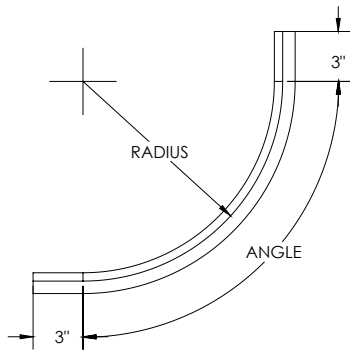

Cable Tray / Ladder Tray

X0-2073-IVXX-XXXX-RAD

PowerTray™ Fittings

Manufactured in the USA by MonoSystems, Inc.

PEAKED FITTING COVER FOR INSIDE VERTICAL ELBOW

Notes

1.) Views for reference - do not scale.

ORDERING DATA EXAMPLE:

A0-2073-IVXX-XXXX-RAD

MATERIAL	SERIES	COVER TYPE	ANGLE	RADIUS	FITTING WIDTH	
A = ALUMINUM	2 = SERIES: B,C,D	073 = PEAKED	IV = INSIDE	30 = 30°	12 = 12"	06 = 6" WIDE
P = PRE-GALV			VERTICAL	45 = 45°	18 = 18"	09 = 9" WIDE
G = HDGAF			ELBOW	60 = 60°	24 = 24"	12 = 12" WIDE
				90 = 90°	36 = 36"	18 = 18" WIDE
						24 = 24" WIDE
						30 = 30" WIDE
						36 = 36" WIDE