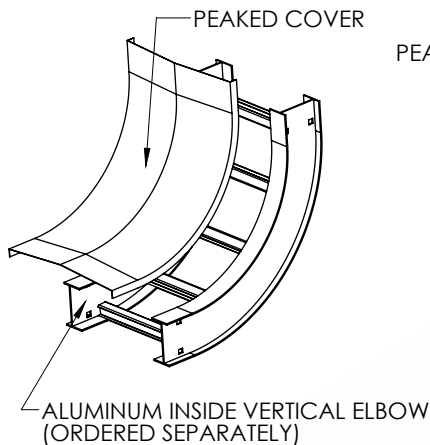

Cable Tray / Ladder Tray

X0-2073-IVXX-XXXX-RAD

PowerTray™ Fittings

Manufactured in the USA by MonoSystems, Inc.

PEAKED FITTING COVER FOR INSIDE VERTICAL ELBOW

Notes

1.) Views for reference - do not scale.

ORDERING DATA EXAMPLE:

A0-2073-IVXX-XXXX-RAD

MATERIAL	SERIES	COVER TYPE	ANGLE	RADIUS	FITTING WIDTH	
A = ALUMINUM	2 = SERIES: B,C,D	073 = PEAKED	IV = INSIDE	30 = 30°	12 = 12"	06 = 6" WIDE
P = PRE-GALV			VERTICAL	45 = 45°	18 = 18"	09 = 9" WIDE
G = HDGAF			ELBOW	60 = 60°	24 = 24"	12 = 12" WIDE
				90 = 90°	36 = 36"	18 = 18" WIDE
						24 = 24" WIDE
						30 = 30" WIDE
						36 = 36" WIDE