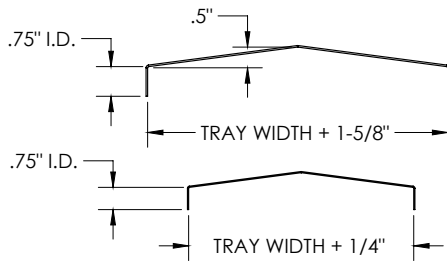

Cable Tray / Ladder Tray

X0-2073-IVXX-XXXX-RAD

PowerTray™ Fittings

Manufactured in the USA by MonoSystems, Inc.

PEAKED FITTING COVER FOR INSIDE VERTICAL ELBOW

Notes

1.) Views for reference - do not scale.

ORDERING DATA EXAMPLE:

A0-2073-IVXX-XXXX-RAD

MATERIAL	SERIES	COVER TYPE	ANGLE	RADIUS	FITTING WIDTH	
A = ALUMINUM	2 = SERIES: B,C,D	073 = PEAKED	IV = INSIDE	30 = 30°	12 = 12"	06 = 6" WIDE
P = PRE-GALV			VERTICAL	45 = 45°	18 = 18"	09 = 9" WIDE
G = HDGAF			ELBOW	60 = 60°	24 = 24"	12 = 12" WIDE
				90 = 90°	36 = 36"	18 = 18" WIDE
						24 = 24" WIDE
						30 = 30" WIDE
						36 = 36" WIDE