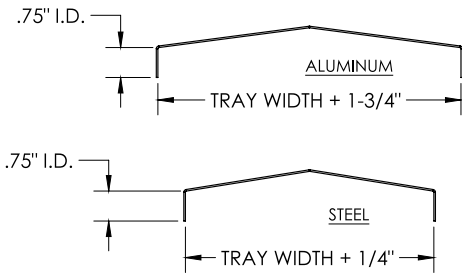

## X0-2073-HEXX-XXXX

PowerTray™ Fittings

Manufactured in the USA by MonoSystems, Inc.

### PEAKED FITTING COVER FOR HORIZONTAL ELBOWS

#### Notes

1.) Views for reference - do not scale.