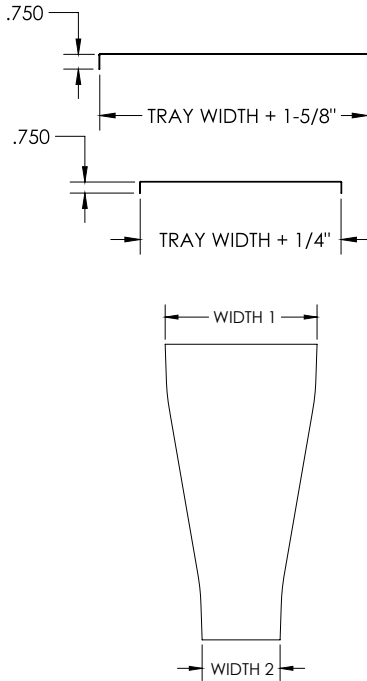

Cable Tray / Ladder Tray

XO-2072-SR-XXXX

PowerTray™ Fittings

Manufactured in the USA by MonoSystems, Inc.

FLAT FITTING COVER FOR STRAIGHT REDUCER

Notes

1.) Views for reference - do not scale.

ORDERING DATA EXAMPLE:

XO-2072-SR-XXXX

MATERIAL	SERIES	COVER TYPE	WIDTH 1	WIDTH 2
A = ALUMINUM	2 = SERIES	072 = FLAT COVER	08 = 8" WIDE	06 = 6" WIDE
P = PRE-GALV STEEL	B, C, D	SR = STRAIGHT REDUCER	12 = 12" WIDE	09 = 9" WIDE
G = HDGAF			18 = 18" WIDE	12 = 12" WIDE
			24 = 24" WIDE	18 = 18" WIDE
			30 = 30" WIDE	24 = 24" WIDE
			36 = 36" WIDE	30 = 30" WIDE