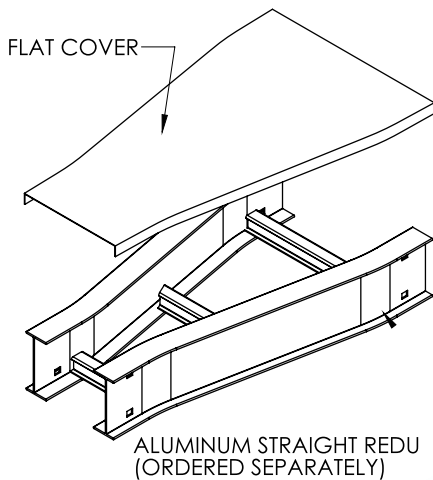

Cable Tray / Ladder Tray

XO-2072-SR-XXXX

PowerTray™ Fittings

Manufactured in the USA by MonoSystems, Inc.

FLAT FITTING COVER FOR STRAIGHT REDUCER

Notes

1.) Views for reference - do not scale.

ORDERING DATA EXAMPLE:

XO-2072-SR-XXXX

MATERIAL	SERIES	COVER TYPE	WIDTH 1	WIDTH 2
A = ALUMINUM	2 = SERIES	072 = FLAT COVER	08 = 8" WIDE	06 = 6" WIDE
P = PRE-GALV STEEL	B, C, D	SR = STRAIGHT REDUCER	12 = 12" WIDE	09 = 9" WIDE
G = HDGAF			18 = 18" WIDE	12 = 12" WIDE
			24 = 24" WIDE	18 = 18" WIDE
			30 = 30" WIDE	24 = 24" WIDE
			36 = 36" WIDE	30 = 30" WIDE