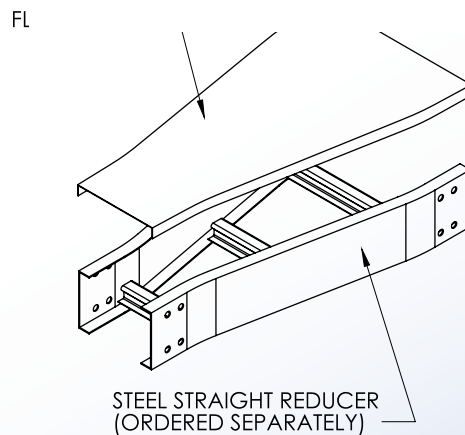

Cable Tray / Ladder Tray

XO-2072-SR-XXXX

PowerTray™ Fittings

Manufactured in the USA by MonoSystems, Inc.

FLAT FITTING COVER FOR STRAIGHT REDUCER

Notes

1.) Views for reference - do not scale.

ORDERING DATA EXAMPLE:

XO-2072-SR-XXXX

MATERIAL	SERIES	COVER TYPE	WIDTH 1	WIDTH 2
A = ALUMINUM	2 = SERIES	072 = FLAT COVER	08 = 8" WIDE	06 = 6" WIDE
P = PRE-GALV STEEL	B, C, D	SR = STRAIGHT REDUCER	12 = 12" WIDE	09 = 9" WIDE
G = HDGAF			18 = 18" WIDE	12 = 12" WIDE
			24 = 24" WIDE	18 = 18" WIDE
			30 = 30" WIDE	24 = 24" WIDE
			36 = 36" WIDE	30 = 30" WIDE