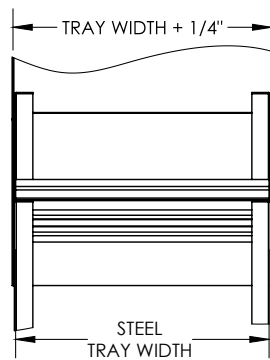

Cable Tray / Ladder Tray

XO-2072-OVXX-XXXX

PowerTray™ Fittings

Manufactured in the USA by MonoSystems, Inc.

STANDARD FITTING COVER FOR MITERED OUTSIDE VERTICAL ELBOW

Notes

1.) Views for reference - do not scale.

ORDERING DATA EXAMPLE:

XO-2072-OVXX-XXXX

MATERIAL	SERIES	COVER TYPE	ANGLE	RADIUS	FITTING WIDTH
A = ALUMINUM	2 = SERIES: B,C,D	072 = FLAT COVER	OV = OUTSIDE	30 = 30°	06 = 6" WIDE
P = PRE-GAL STEEL			VERTICAL ELBOW	45 = 45°	09 = 9" WIDE
G = HDGAF			60 = 60°	24 = 24"	12 = 12" WIDE
			90 = 90°	36 = 36"	18 = 18" WIDE
					24 = 24" WIDE
					30 = 30" WIDE
					36 = 36" WIDE