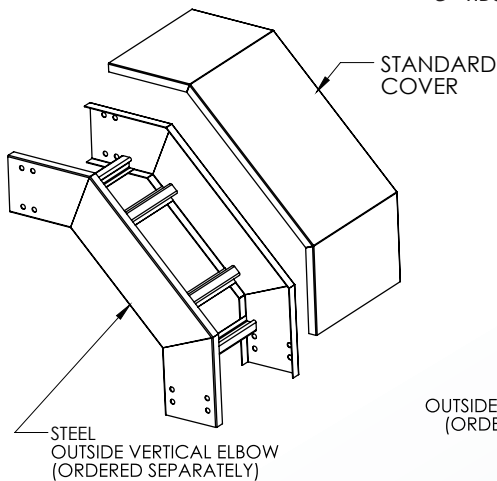

Cable Tray / Ladder Tray

XO-2072-OVXX-XXXX

PowerTray™ Fittings

Manufactured in the USA by MonoSystems, Inc.

STANDARD FITTING COVER FOR MITERED OUTSIDE VERTICAL ELBOW

Notes

1.) Views for reference - do not scale.

ORDERING DATA EXAMPLE:

XO-2072-OVXX-XXXX

MATERIAL	SERIES	COVER TYPE	ANGLE	RADIUS	FITTING WIDTH
A = ALUMINUM	2 = SERIES: B,C,D	072 = FLAT COVER	OV = OUTSIDE	30 = 30°	06 = 6" WIDE
P = PRE-GAL STEEL			VERTICAL ELBOW	45 = 45°	09 = 9" WIDE
G = HDGAF			60 = 60°	24 = 24"	12 = 12" WIDE
			90 = 90°	36 = 36"	18 = 18" WIDE
					24 = 24" WIDE
					30 = 30" WIDE
					36 = 36" WIDE