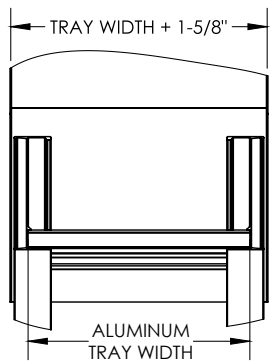

Cable Tray / Ladder Tray

XO-2072-OVXX-XXXX

PowerTray™ Fittings

Manufactured in the USA by MonoSystems, Inc.

STANDARD FITTING COVER FOR MITERED OUTSIDE VERTICAL ELBOW

Notes

1.) Views for reference - do not scale.

ORDERING DATA EXAMPLE:

XO-2072-OVXX-XXXX

MATERIAL	SERIES	COVER TYPE	ANGLE	RADIUS	FITTING WIDTH
A = ALUMINUM	2 = SERIES: B,C,D	072 = FLAT COVER	OV = OUTSIDE	30 = 30°	06 = 6" WIDE
P = PRE-GAL STEEL			VERTICAL ELBOW	45 = 45°	09 = 9" WIDE
G = HDGAF			60 = 60°	24 = 24"	12 = 12" WIDE
			90 = 90°	36 = 36"	18 = 18" WIDE
					24 = 24" WIDE
					30 = 30" WIDE
					36 = 36" WIDE