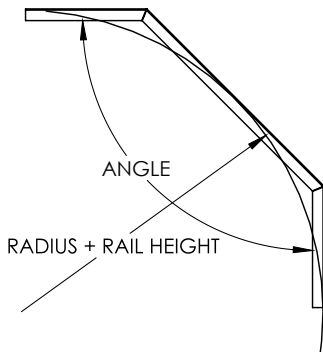

Cable Tray / Ladder Tray

XO-2072-OVXX-XXXX

PowerTray™ Fittings

Manufactured in the USA by MonoSystems, Inc.

STANDARD FITTING COVER FOR MITERED OUTSIDE VERTICAL ELBOW

Notes

1.) Views for reference - do not scale.

ORDERING DATA EXAMPLE:

XO-2072-OVXX-XXXX

MATERIAL	SERIES	COVER TYPE	ANGLE	RADIUS	FITTING WIDTH
A = ALUMINUM	2 = SERIES: B,C,D	072 = FLAT COVER	OV = OUTSIDE	30 = 30°	06 = 6" WIDE
P = PRE-GAL STEEL			VERTICAL ELBOW	45 = 45°	09 = 9" WIDE
G = HDGAF			60 = 60°	24 = 24"	12 = 12" WIDE
			90 = 90°	36 = 36"	18 = 18" WIDE
					24 = 24" WIDE
					30 = 30" WIDE
					36 = 36" WIDE