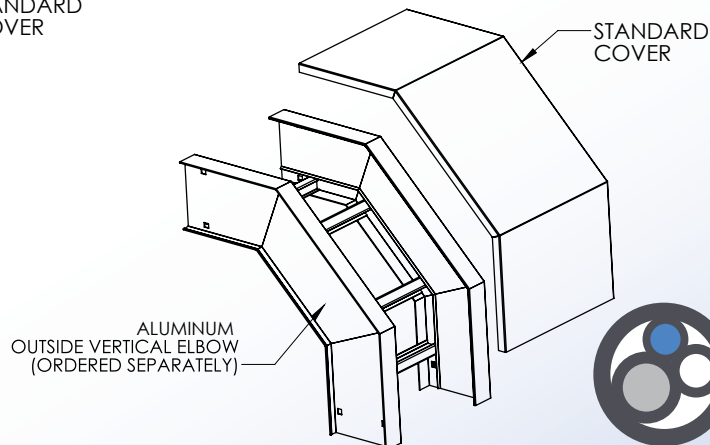

Cable Tray / Ladder Tray

XO-2072-OVXX-XXXX

PowerTray™ Fittings

Manufactured in the USA by MonoSystems, Inc.

STANDARD FITTING COVER FOR MITERED OUTSIDE VERTICAL ELBOW

Notes

1.) Views for reference - do not scale.

ORDERING DATA EXAMPLE:

XO-2072-OVXX-XXXX

MATERIAL	SERIES	COVER TYPE	ANGLE	RADIUS	FITTING WIDTH
A = ALUMINUM	2 = SERIES: B,C,D	072 = FLAT COVER	OV = OUTSIDE	30 = 30°	06 = 6" WIDE
P = PRE-GAL STEEL			VERTICAL ELBOW	45 = 45°	09 = 9" WIDE
G = HDGAF			60 = 60°	24 = 24"	12 = 12" WIDE
			90 = 90°	36 = 36"	18 = 18" WIDE
					24 = 24" WIDE
					30 = 30" WIDE
					36 = 36" WIDE