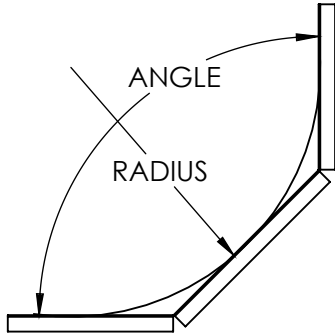

Cable Tray / Ladder Tray

X0-2072-IVXX-XXXX

PowerTray™ Fittings

Manufactured in the USA by MonoSystems, Inc.

STANDARD FITTING COVER FOR MITERED INSIDE VERTICAL ELBOW

Notes

1.) Views for reference - do not scale.