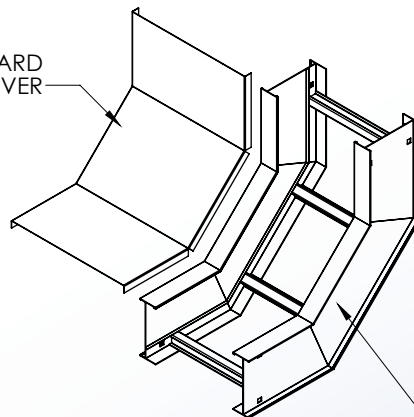

ALUMINUM INSIDE VERTICAL ELBOW
(ORDERED SEPARATELY)

4 International Drive
Rye Brook, NY 10573
Toll Free: 1 888.764.7681
Phone: 914.934.2075
Fax: 914.934.2190
MonoSystems.com

MonoSystems™
wire management. managed.