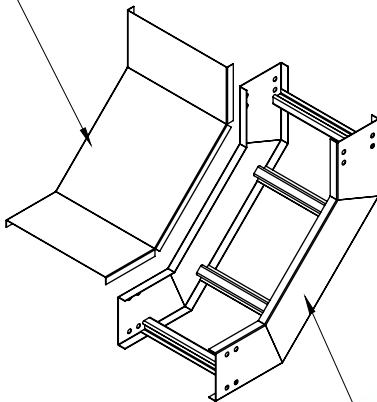

ORDERING DATA EXAMPLE:

X0-2072-IVXX-XXXX

A = ALUMINUM
P = PRE-GALV
G = HDGAF

2 = SERIES:
B,C,D

072 = FLAT
COVER

IV = INSIDE
VERTICAL
ELBOW

30 = 30°
45 = 45°
60 = 60°
90 = 90°

12 = 12"
18 = 18"
24 = 24"
36 = 36"

06 = 6" WIDE
09 = 9" WIDE
12 = 12" WIDE
18 = 18" WIDE
24 = 24" WIDE
30 = 30" WIDE
36 = 36" WIDE

STANDARD COVER

STEEL INSIDE VERTICAL ELBOW
(ORDERED SEPARATELY)

STANDARD COVER