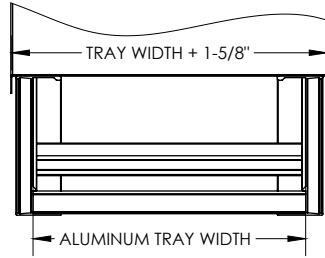

Cable Tray / Ladder Tray

X0-2072-IVXX-XXXX

PowerTray™ Fittings

Manufactured in the USA by MonoSystems, Inc.

STANDARD FITTING COVER FOR MITERED INSIDE VERTICAL ELBOW

Notes

1.) Views for reference - do not scale.