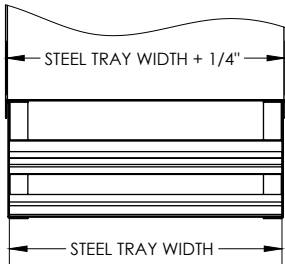

Cable Tray / Ladder Tray

X0-2072-IVXX-XXXX

PowerTray™ Fittings

Manufactured in the USA by MonoSystems, Inc.

STANDARD FITTING COVER FOR MITERED INSIDE VERTICAL ELBOW

Notes

1.) Views for reference - do not scale.