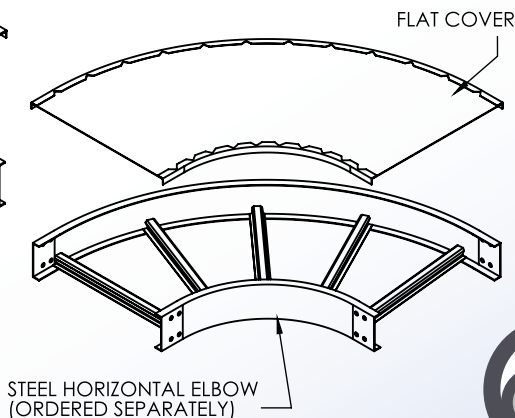

Cable Tray / Ladder Tray

XO-2072-HEXX-XXXX

PowerTray™ Fittings

Manufactured in the USA by MonoSystems, Inc.

HORIZONTAL ELBOW COVER

Notes

1.) Views for reference - do not scale.

ORDERING DATA EXAMPLE:

XO-2072-HEXX-XXXX

MATERIAL FITTING TYPE ANGLE RADIUS WIDTH

| | | | | | |
|---------------|-------------|-----------------|---------|----------|---------------|
| A = ALUMINUM | 2 = SERIES: | HE = HORIZONTAL | 30 = 30 | 12 = 12" | 09 = 9" WIDE |
| P = PRE- GALV | B,C,D | ELBOW | 45 = 45 | 18 = 18" | 12 = 12" WIDE |
| STEEL | | | 60 = 60 | 24 = 24" | 18 = 18" WIDE |
| G = HDGAF | | | 90 = 90 | 36 = 36" | 24 = 24" WIDE |
| | | | | 42 = 42" | 30 = 30" WIDE |
| | | | | | 36 = 36" WIDE |
| | | | | | 42 = 42" WIDE |