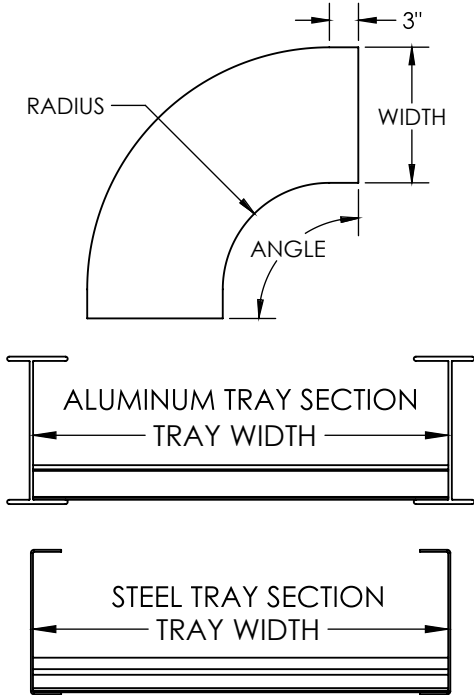

Cable Tray / Ladder Tray

XO-2072-HEXX-XXXX

PowerTray™ Fittings

Manufactured in the USA by MonoSystems, Inc.

HORIZONTAL ELBOW COVER

Notes

1.) Views for reference - do not scale.

ORDERING DATA EXAMPLE:

XO-2072-HEXX-XXXX

MATERIAL FITTING TYPE ANGLE RADIUS WIDTH

| | | | | | |
|---------------|-------------|-----------------|---------|----------|---------------|
| A = ALUMINUM | 2 = SERIES: | HE = HORIZONTAL | 30 = 30 | 12 = 12" | 09 = 9" WIDE |
| P = PRE- GALV | B,C,D | ELBOW | 45 = 45 | 18 = 18" | 12 = 12" WIDE |
| STEEL | | | 60 = 60 | 24 = 24" | 18 = 18" WIDE |
| G = HDGAF | | | 90 = 90 | 36 = 36" | 24 = 24" WIDE |
| | | | | 42 = 42" | 30 = 30" WIDE |
| | | | | | 36 = 36" WIDE |
| | | | | | 42 = 42" WIDE |