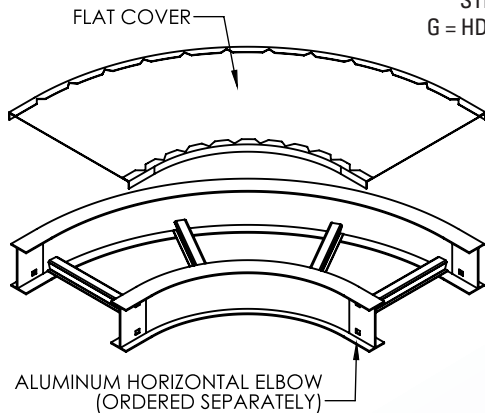

Cable Tray / Ladder Tray

XO-2072-HEXX-XXXX

PowerTray™ Fittings

Manufactured in the USA by MonoSystems, Inc.

HORIZONTAL ELBOW COVER

Notes

1.) Views for reference - do not scale.

ORDERING DATA EXAMPLE:

XO-2072-HEXX-XXXX

MATERIAL FITTING TYPE ANGLE RADIUS WIDTH

| | | | | | |
|---------------|-------------|-----------------|---------|----------|---------------|
| A = ALUMINUM | 2 = SERIES: | HE = HORIZONTAL | 30 = 30 | 12 = 12" | 09 = 9" WIDE |
| P = PRE- GALV | B,C,D | ELBOW | 45 = 45 | 18 = 18" | 12 = 12" WIDE |
| STEEL | | | 60 = 60 | 24 = 24" | 18 = 18" WIDE |
| G = HDGAF | | | 90 = 90 | 36 = 36" | 24 = 24" WIDE |
| | | | | 42 = 42" | 30 = 30" WIDE |
| | | | | | 36 = 36" WIDE |
| | | | | | 42 = 42" WIDE |