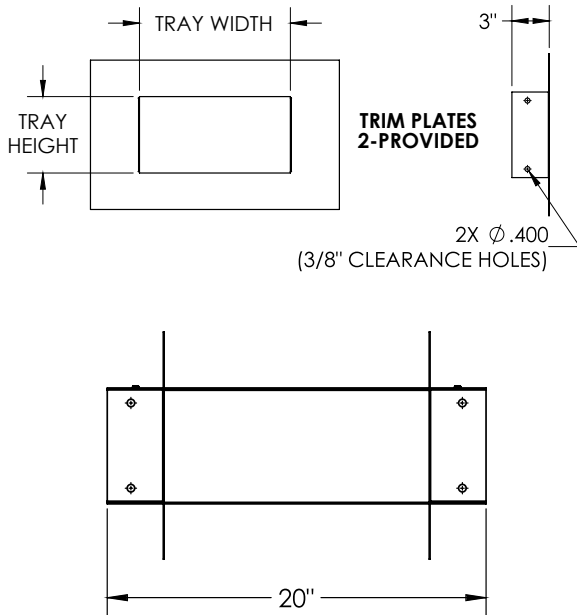

## WALL PENETRATION SLEEVE

### Notes

- 1.) Sold as each.  
Includes: (1) 20" long trough tray base and cover section, cover tek screws and (2) trim plates.
- 2.) Splice connection plates and mounting hardware ordered separately.
- 3.) Views for reference - do not scale.

# SBXX-XX-WPS

MATERIAL      TRAY HEIGHT      TRAY WIDTH

P = STEEL	3 = 3" HIGH	06 = 6" WIDE
PRE-GALV	4 = 4" HIGH	09 = 9" WIDE
G = HDGAF	6 = 6" HIGH	12 = 12" WIDE
A = ALUMINUM		18 = 18" WIDE
4SS = 304 STAINLESS STEEL		24 = 24" WIDE
6SS = 316 STAINLESS STEEL		36 = 36" WIDE