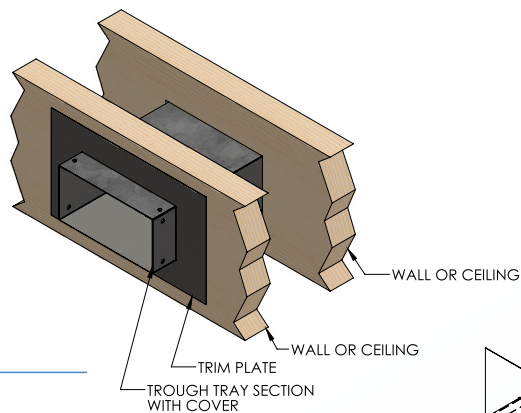

*ADDITIONAL PAINTED
OPTIONS AVAILABLE
SPEAK WITH MONOSYSTEMS
TO CHOOSE

4 International Drive
Rye Brook, NY 10573
Toll Free: 1 888.764.7681
Phone: 914.934.2075
Fax: 914.934.2190
MonoSystems.com

MonoSystems™
wire management. managed.