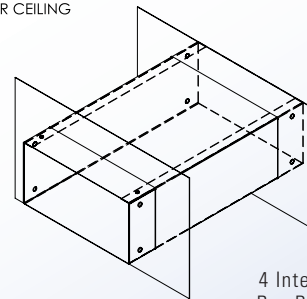

### Notes

- 1.) Sold as each.  
Includes: (1) 20" long trough tray base and cover section, cover tek screws and (2) trim plates.
- 2.) Splice connection plates and mounting hardware ordered separately.
- 3.) Views for reference - do not scale.

# SBXX-XX-WPS

MATERIAL      TRAY HEIGHT      TRAY WIDTH

P = STEEL	3 = 3" HIGH	06 = 6" WIDE
PRE-GALV	4 = 4" HIGH	09 = 9" WIDE
G = HDGAF	6 = 6" HIGH	12 = 12" WIDE
A = ALUMINUM		18 = 18" WIDE
4SS = 304 STAINLESS STEEL		24 = 24" WIDE
6SS = 316 STAINLESS STEEL		36 = 36" WIDE