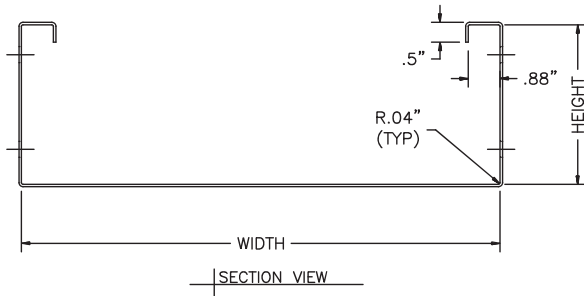

### Notes

- 1.) Designed to attach the end of a Trough Tray cable tray run to a distribution cabinet or control center to help reinforce the box at the point of entry.
- 2.) Packaged with hardware for connection to cable tray.