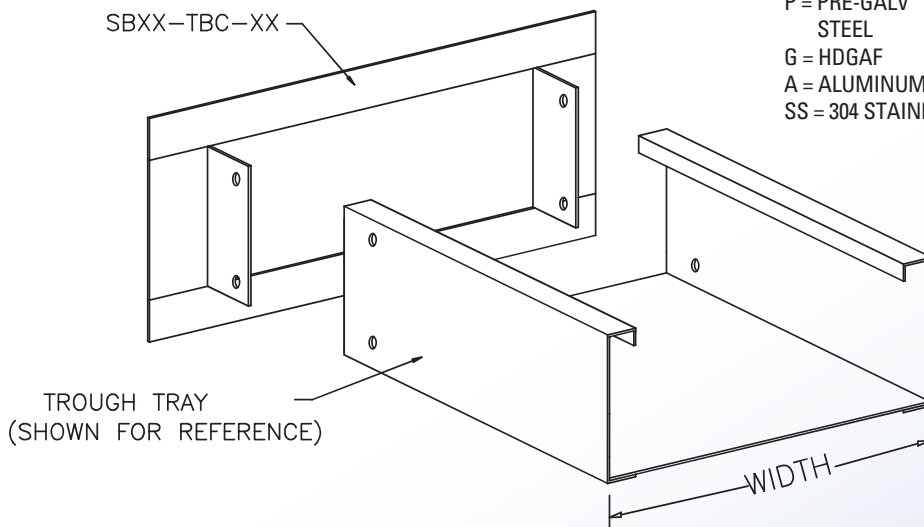

WIDTH

06 = 6" WIDE
09 = 9" WIDE
12 = 12" WIDE
18 = 18" WIDE
24 = 24" WIDE
36 = 36" WIDE

4 International Drive
Rye Brook, NY 10573
Toll Free: 1 888.764.7681
Phone: 914.934.2075
Fax: 914.934.2190
MonoSystems.com

MonoSystems™
wire management. managed.®