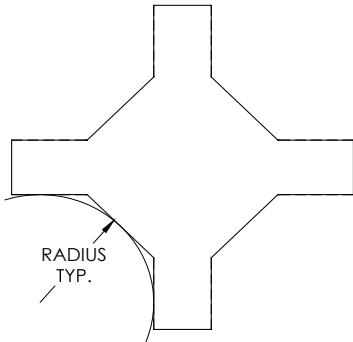

# Cable Tray / Trough Tray SBX-COVX-HC-XXXX

### HORIZONTAL CROSS COVER

#### RADIUS

12 = 12"  
24 = 24"