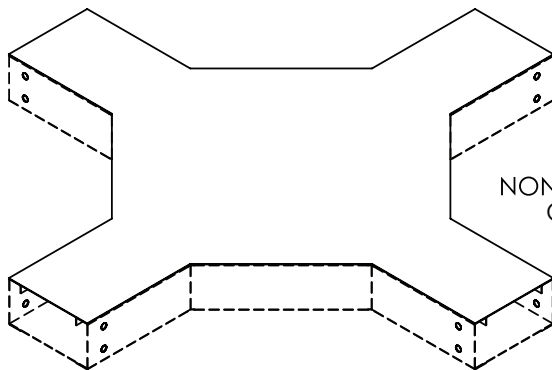

### HORIZONTAL CROSS COVER

#### Notes

- 1.) Ordered as each. Fittings ordered separately.
- 2.) Each cover provided with 8x1/2" self drilling TEK screws for mounting.
- 3.) Views for reference - do not scale.

FILE: E80034  
VOL.3