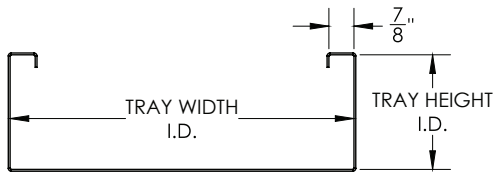

Cable Tray / Trough Tray SBX-COVX-HC-XXXX

TroughTray™ Fittings

Manufactured in the USA by MonoSystems, Inc.

HORIZONTAL CROSS COVER