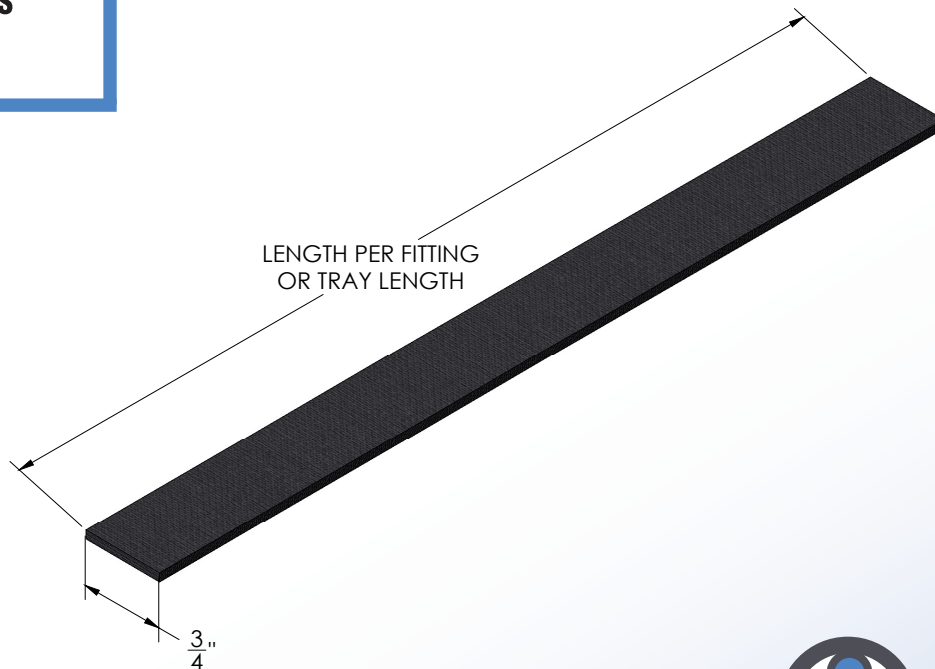

## FOAM GASKET

### Notes

- 1.) 1/16" X 3/4" foam gasket, color: black.
- 2.) To install: remove adhesive backing and stick to clean surface.
- 3.) Views for reference - do not scale.

FILE: E80034  
VOL.3

4 International Drive  
Rye Brook, NY 10573  
Toll Free: 1 888.764.7681  
Phone: 914.934.2075  
Fax: 914.934.2190  
MonoSystems.com