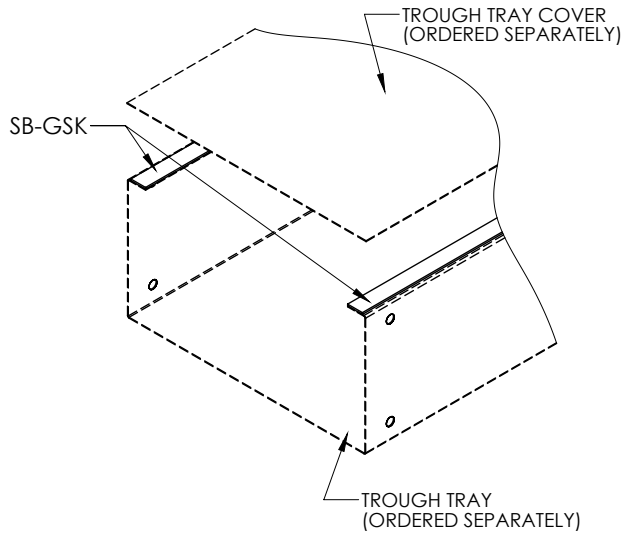

# Cable Tray / Trough Tray SB-GSK

TroughTray™ Accessories  
Manufactured in the USA by MonoSystems, Inc.

## FOAM GASKET

### Notes

- 1.) 1/16" X 3/4" foam gasket, color: black.
- 2.) To install: remove adhesive backing and stick to clean surface.
- 3.) Views for reference - do not scale.

FILE: E80034  
VOL.3

4 International Drive  
Rye Brook, NY 10573  
Toll Free: 1 888.764.7681  
Phone: 914.934.2075  
Fax: 914.934.2190  
MonoSystems.com