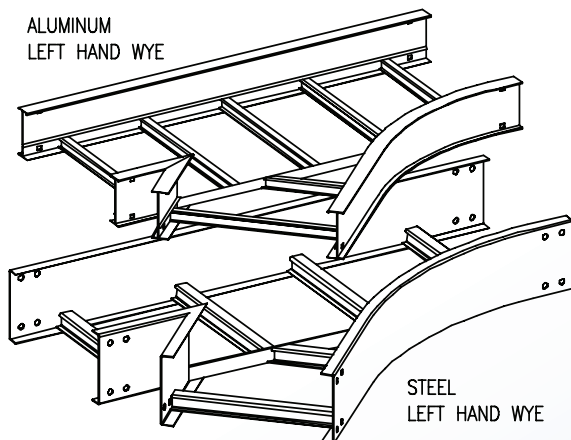

STEEL
LEFT HAND WYE

MonoSystems™
Expect. Direct.

4 International Drive
Rye Brook, NY 10573
Toll Free: 1 888.764.7681
Phone: 914.934.2075
Fax: 914.934.2190
MonoSystems.com