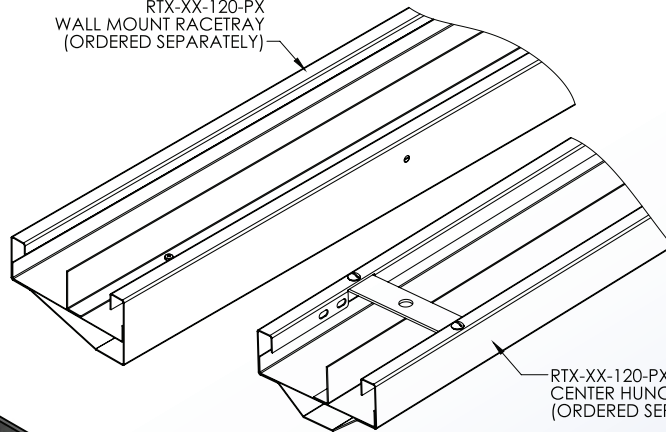

Cable Tray / RaceTray / Center Hung RTX-DIV-PX

RaceTray™ Accessories

STRAIGHT DIVIDER

Notes

- 1.) Ordered as each. Supplied in 10ft sections. Use to create multiple compartments in trough tray.
- 2.) Install using supplied tek screws. Attachment by others.
- 3.) Views for reference - do not scale.

TEK SCREWS
(PROVIDED)

RTX-XX-120-PX
WALL MOUNT RACETRAY
(ORDERED SEPARATELY)

ORDERING DATA EXAMPLE:

RTX-DIV-PX

HEIGHT

2 = 2" HIGH
3 = 3" HIGH
4 = 4" HIGH

COLOR

W = WHITE
B = BLACK