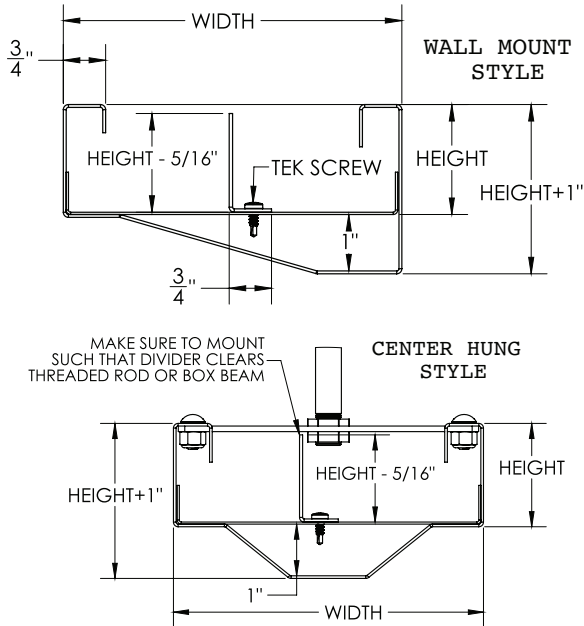

Cable Tray / RaceTray / Center Hung RTX-DIV-PX

RaceTray™ Accessories

STRAIGHT DIVIDER

Notes

- 1.) Ordered as each. Supplied in 10ft sections. Use to create multiple compartments in trough tray.
- 2.) Install using supplied tek screws. Attachment by others.
- 3.) Views for reference - do not scale.

TEK SCREWS
(PROVIDED)

RTX-XX-120-PX
WALL MOUNT RACETRAY
(ORDERED SEPARATELY)

ORDERING DATA EXAMPLE:

RTX-DIV-PX

HEIGHT

2 = 2" HIGH
3 = 3" HIGH
4 = 4" HIGH

COLOR

W = WHITE
B = BLACK