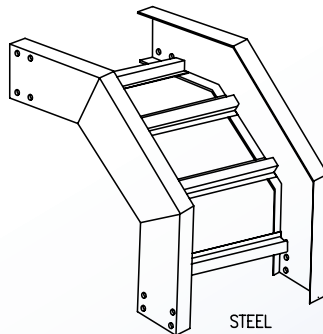

STEEL
60° OVR
90° OVR

4 International Drive
Rye Brook, NY 10573
Toll Free: 1 888.764.7681
Phone: 914.934.2075
Fax: 914.934.2190
MonoSystems.com

MonoSystems™
wire management. managed.