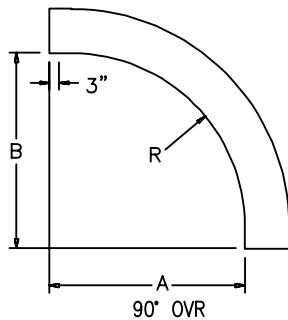

Cable Tray / Ladder Tray

OV60-90

PowerTray™ Fittings

Manufactured in the USA by MonoSystems, Inc.

OUTSIDE VERTICAL RISERS

Notes

- 1.) Splice connectors and included hardware are provided for each fitting.

ORDERING DATA EXAMPLE:

OV90 - 12 06 4 L A

FITTING

OV60 = 60° OUTSIDE VERTICAL RISER
OV90 = 90° OUTSIDE VERTICAL RISER

RADIUS

12 = 12"
24 = 24"
36 = 36"
48 = 48"
24 = 24"
30 = 30"
36 = 36"
42 = 42"

WIDTH

06 = 6"
09 = 9"
12 = 12"
18 = 18"

HEIGHT

4 = 4" (3" DEPTH)
5 = 5" (4" DEPTH)
6 = 6" (5" DEPTH)
7 = 7" (6" DEPTH)

TRAY TYPE

L = LADDER
V = VENTED
S = SOLID BOTTOM