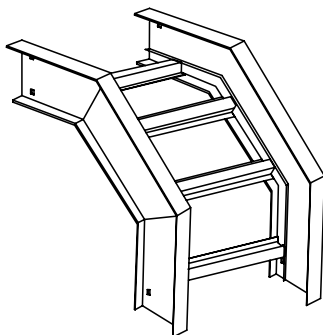

HEIGHT

4 = 4" (3" DEPTH)
5 = 5" (4" DEPTH)
6 = 6" (5" DEPTH)
7 = 7" (6" DEPTH)

TRAY TYPE

L = LADDER
V = VENTED
S = SOLID BOTTOM

TRAY MATERIAL

P = STEEL PRE-GALV
G = STEEL HDGAF
S = STEEL POWERCOAT
A = ALUMINUM
T = ALUMINUM POWER COAT