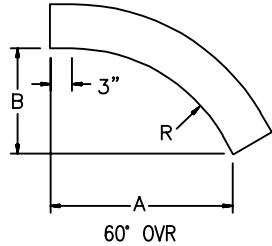

Cable Tray / Ladder Tray

OV60-90

PowerTray™ Fittings

Manufactured in the USA by MonoSystems, Inc.

OUTSIDE VERTICAL RISERS

Notes

- 1.) Splice connectors and included hardware are provided for each fitting.

ORDERING DATA EXAMPLE:

OV90 - 12 06 4 L A

FITTING

OV60 = 60° OUTSIDE VERTICAL RISER
OV90 = 90° OUTSIDE VERTICAL RISER

RADIUS

12 = 12"
24 = 24"
36 = 36"
48 = 48"
24 = 24"
30 = 30"
36 = 36"
42 = 42"

WIDTH

06 = 6"
09 = 9"
12 = 12"
18 = 18"

HEIGHT

4 = 4" (3" DEPTH)
5 = 5" (4" DEPTH)
6 = 6" (5" DEPTH)
7 = 7" (6" DEPTH)

TRAY TYPE

L = LADDER
V = VENTED
S = SOLID BOTTOM