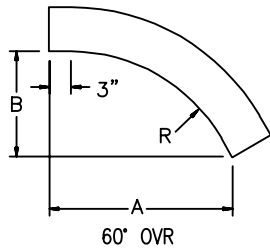

Cable Tray / Ladder Tray OV60-90-RAD

PowerTray™ Fittings

Manufactured in the USA by MonoSystems, Inc.

60° & 90° OUTSIDE VERTICAL SMOOTH RADIUS RISERS

Notes

1.) Splice connectors and included hardware are provided for each fitting.

ORDERING DATA EXAMPLE:

OV60-12064LA-RAD

FITTING

OV60 = 60° OUTSIDE VERTICAL RISER
OV90 = 90° OUTSIDE VERTICAL RISER
LOV60 = 60° LIGHT OVR
LOV90 = 90° LIGHT OVR

HEIGHT

4 = 4" (3" DEPTH)
5 = 5" (4" DEPTH)
6 = 6" (5" DEPTH)
7 = 7" (6" DEPTH)

TRAY TYPE

L = LADDER
V = VENTED
S = SOLID BOTTOM