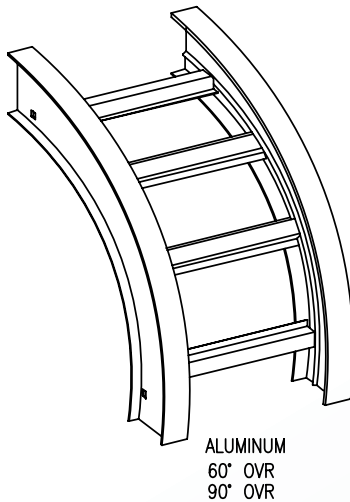

ORDERING DATA EXAMPLE:

OV60-12064LA-RAD

FITTING

OV60 = 60° OUTSIDE VERTICAL RISER
 OV90 = 90° OUTSIDE VERTICAL RISER
 LOV60 = 60° LIGHT OVR
 LOV90 = 90° LIGHT OVR

HEIGHT

4 = 4" (3" DEPTH)
 5 = 5" (4" DEPTH)
 6 = 6" (5" DEPTH)
 7 = 7" (6" DEPTH)

TRAY TYPE

L = LADDER
 V = VENTED
 S = SOLID BOTTOM

TRAY MATERIAL

P = STEEL PRE-GALV
 G = STEEL HDGAF
 S = STEEL POWERCOAT
 A = ALUMINUM
 T = ALUMINUM POWER COAT

4 International Drive
 Rye Brook, NY 10573
 Toll Free: 1 888.764.7681
 Phone: 914.934.2075
 Fax: 914.934.2190
 MonoSystems.com