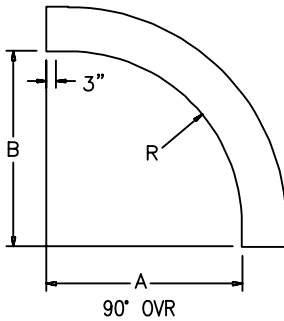

Cable Tray / Ladder Tray OV60-90-RAD

PowerTray™ Fittings

Manufactured in the USA by MonoSystems, Inc.

60° & 90° OUTSIDE VERTICAL SMOOTH RADIUS RISERS

Notes

1.) Splice connectors and included hardware are provided for each fitting.

ORDERING DATA EXAMPLE:

OV60-12064LA-RAD

FITTING

OV60 = 60° OUTSIDE VERTICAL RISER
OV90 = 90° OUTSIDE VERTICAL RISER
LOV60 = 60° LIGHT OVR
LOV90 = 90° LIGHT OVR

HEIGHT

4 = 4" (3" DEPTH)
5 = 5" (4" DEPTH)
6 = 6" (5" DEPTH)
7 = 7" (6" DEPTH)

TRAY TYPE

L = LADDER
V = VENTED
S = SOLID BOTTOM