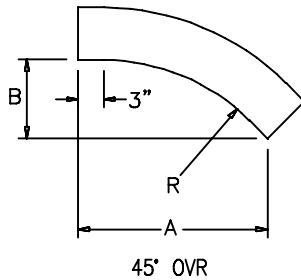

Cable Tray / Ladder Tray

OV30-45

PowerTray™ Fittings

Manufactured in the USA by MonoSystems, Inc.

30° & 45° OUTSIDE VERTICAL RISERS

Notes

1.) Splice connectors and included hardware are provided for each fitting.

ORDERING DATA EXAMPLE:

30° Outside Vertical Riser, 12" Radius, 6" Wide, 4" High, Ladder, Aluminum

OV30-12064LA

FITTING

OV30 = 30° OUTSIDE VERTICAL RISER
OV45 = 45° OUTSIDE VERTICAL RISER

HEIGHT

4 = 4" (3" DEPTH)
5 = 5" (4" DEPTH)
6 = 6" (5" DEPTH)
7 = 7" (6" DEPTH)

TRAY TYPE

L = LADDER
V = VENTED
S = SOLID BOTTOM