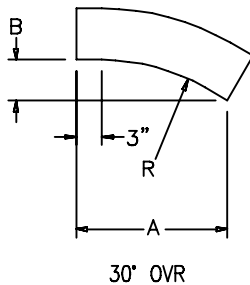

Cable Tray / Ladder Tray

OV30-45

PowerTray™ Fittings

Manufactured in the USA by MonoSystems, Inc.

30° & 45° OUTSIDE VERTICAL RISERS

Notes

1.) Splice connectors and included hardware are provided for each fitting.

ORDERING DATA EXAMPLE:

30° Outside Vertical Riser, 12" Radius, 6" Wide, 4" High, Ladder, Aluminum

OV30-12064LA

FITTING

OV30 = 30° OUTSIDE VERTICAL RISER
OV45 = 45° OUTSIDE VERTICAL RISER

HEIGHT

4 = 4" (3" DEPTH)
5 = 5" (4" DEPTH)
6 = 6" (5" DEPTH)
7 = 7" (6" DEPTH)

TRAY TYPE

L = LADDER
V = VENTED
S = SOLID BOTTOM