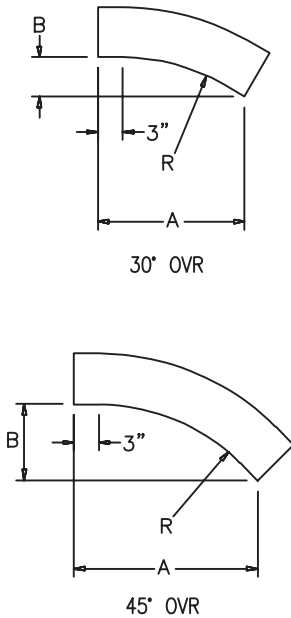

Cable Tray / Ladder Tray

OV30-45

PowerTray™ Fittings

Manufactured in the USA by MonoSystems, Inc.

30° & 45° OUTSIDE VERTICAL SMOOTH RADIUS RISERS

Notes

1.) Splice connectors and included hardware are provided for each fitting.

ORDERING DATA EXAMPLE:

-1206 -RAD

FITTING

OV30 = 30° OUTSIDE VERTICAL RISER
OV45 = 45° OUTSIDE VERTICAL RISER

HEIGHT

4 = 4" (3" DEPTH)
5 = 5" (4" DEPTH)
6 = 6" (5" DEPTH)
7 = 7" (6" DEPTH)

TRAY TYPE

L = LADDER
V = VENTED
S = SOLID BOTTOM