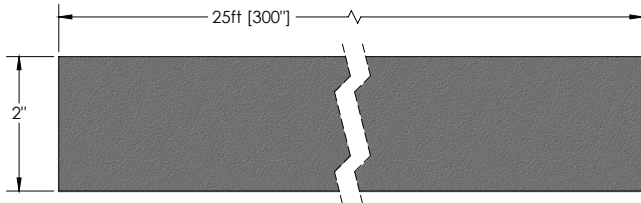

Cable Tray / Ladder Tray

NEO-BLK-.125x2x300

PowerTray™ Accessories
Manufactured by MonoSystems, Inc.

NEOPRENE ROLL

Notes:

- 1.) Sold as 25' roll.
- 2.) Use for material isolation.
- 3.) Hardness: shore A60.
- 4.) Suitable for outdoor use.
- 5.) Views for reference. Do not scale.