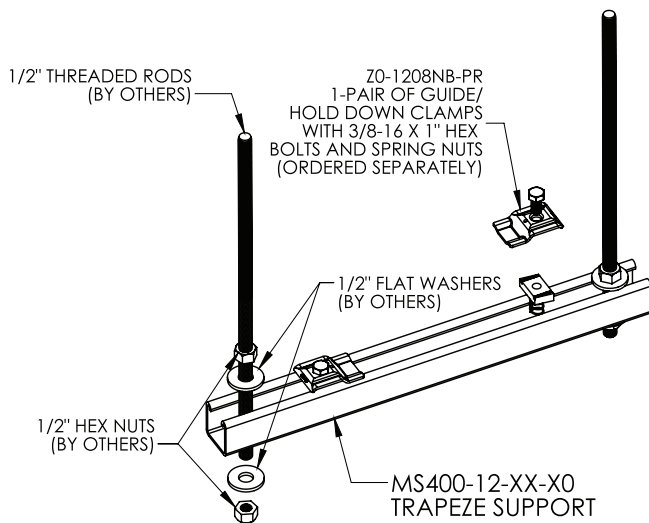

Cable Tray / Ladder Tray MS400-12-XX-X0

PowerTray™ Accessories
Manufactured by MonoSystems, Inc.

TRAPEZE STRUT SUPPORT

Notes

- 1.) Includes 12GA slotted steel strut support. Designed for use with \varnothing 1/2" threaded rods (by others).
2. Strut mounting hardware and support rods (by others). Tray to trapeze mounting hardware (ordered separately).
- 3.) Views for reference. Do not scale.

ORDERING DATA EXAMPLE:

MS400-12-XX-X0

12 = 12GA STEEL
SUPPORT

TRAY WIDTH

MATERIAL

06 = 6"
09 = 9"
12 = 12"
18 = 18"
24 = 24"
30 = 30"
36 = 36"
42 = 42"

Z = ZINC PLATED STEEL
G = HDGAF STEEL
SS4 = 304 STAINLESS STEEL

MS400 12GA STEEL STRUT		
PART NUMBER	LENGTH:	UNIFORM LOAD (lbs)
MS400-12-06	12"	1600
MS400-12-09	15"	1250
MS400-12-12	18"	1125
MS400-12-18	24"	865
MS400-12-24	30"	700
MS400-12-30	36"	590
MS400-12-36	42"	510
MS400-12-42	48"	450