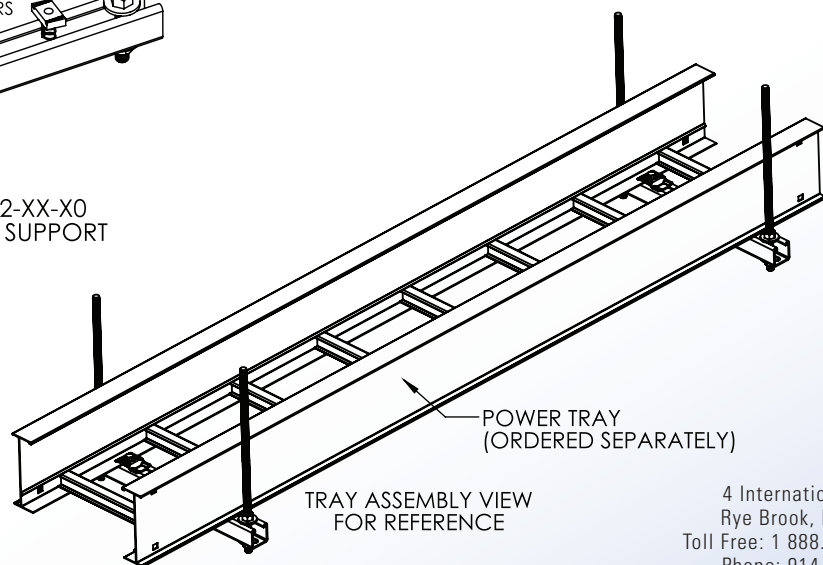

Cable Tray / Ladder Tray MS400-12-XX-X0

PowerTray™ Accessories
Manufactured by MonoSystems, Inc.

TRAPEZE STRUT SUPPORT

Notes

- 1.) Includes 12GA slotted steel strut support. Designed for use with \varnothing 1/2" threaded rods (by others).
2. Strut mounting hardware and support rods (by others). Tray to trapeze mounting hardware (ordered separately).
- 3.) Views for reference. Do not scale.

ORDERING DATA EXAMPLE:

MS400-12-XX-X0

12 = 12GA STEEL
SUPPORT

TRAY WIDTH

MATERIAL

06 = 6"
09 = 9"
12 = 12"
18 = 18"
24 = 24"
30 = 30"
36 = 36"
42 = 42"

Z = ZINC PLATED STEEL
G = HDGAF STEEL
SS4 = 304 STAINLESS STEEL

MS400 12GA STEEL STRUT		
PART NUMBER	LENGTH:	UNIFORM LOAD (lbs)
MS400-12-06	12"	1600
MS400-12-09	15"	1250
MS400-12-12	18"	1125
MS400-12-18	24"	865
MS400-12-24	30"	700
MS400-12-30	36"	590
MS400-12-36	42"	510
MS400-12-42	48"	450