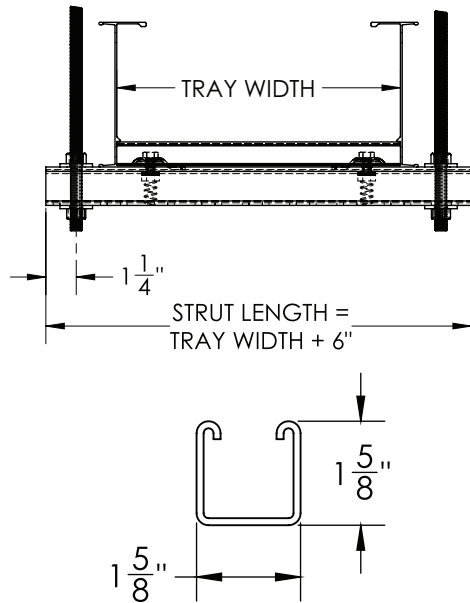

Cable Tray / Ladder Tray MS400-12-XX-X0

PowerTray™ Accessories
Manufactured by MonoSystems, Inc.

TRAPEZE STRUT SUPPORT

Notes

- 1.) Includes 12GA slotted steel strut support. Designed for use with \varnothing 1/2" threaded rods (by others).
2. Strut mounting hardware and support rods (by others). Tray to trapeze mounting hardware (ordered separately).
- 3.) Views for reference. Do not scale.

ORDERING DATA EXAMPLE:

MS400-12-XX-X0

12 = 12GA STEEL
SUPPORT

TRAY WIDTH

MATERIAL

06 = 6"
09 = 9"
12 = 12"
18 = 18"
24 = 24"
30 = 30"
36 = 36"
42 = 42"

Z = ZINC PLATED STEEL
G = HDGAF STEEL
SS4 = 304 STAINLESS STEEL

MS400 12GA STEEL STRUT		
PART NUMBER	LENGTH:	UNIFORM LOAD (lbs)
MS400-12-06	12"	1600
MS400-12-09	15"	1250
MS400-12-12	18"	1125
MS400-12-18	24"	865
MS400-12-24	30"	700
MS400-12-30	36"	590
MS400-12-36	42"	510
MS400-12-42	48"	450