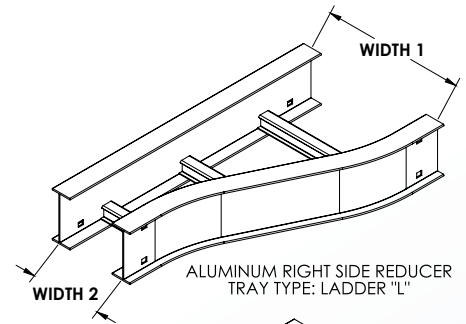

Cable Tray / Ladder Tray

LRR-XXXXXA

PowerTray™ Fittings

Manufactured in the USA by MonoSystems, Inc.

LITE RIGHT SIDE REDUCERS

Notes

- 1.) One pair of splice connectors and included hardware are provided for each fitting. (m.s.i p/n: a4-1001, a5-1001, a6-1001, a7-1001).
- 2.) Views for reference - do not scale.

UL CLASSIFIED AS A GROUNDING CONDUCTOR

REDUCTION	TOTAL LENGTH
3"	24"
6"	
9"	
12"	33"
18"	
24"	
36"	36"

AX-1001 SPLICE PLATE

ORDERING DATA EXAMPLE:

LRR-W1W2XXA

4 International Drive
Rye Brook, NY 10573
Toll Free: 1 888.764.7681
Phone: 914.934.2075
Fax: 914.934.2190
MonoSystems.com