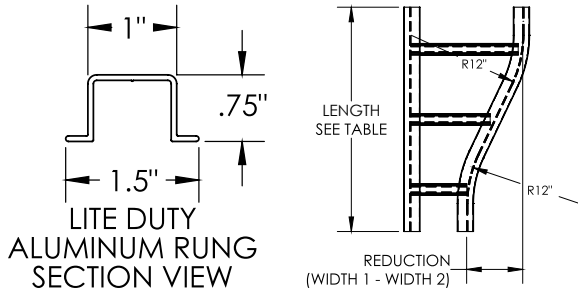

Cable Tray / Ladder Tray

LRR-XXXXXA

PowerTray™ Fittings

Manufactured in the USA by MonoSystems, Inc.

LITE RIGHT SIDE REDUCERS

Notes

- 1.) One pair of splice connectors and included hardware are provided for each fitting. (m.s.i p/n: a4-1001, a5-1001, a6-1001, a7-1001).
- 2.) Views for reference - do not scale.

UL CLASSIFIED AS A GROUNDING CONDUCTOR

REDUCTION	TOTAL LENGTH
3"	24"
6"	
9"	
12"	33"
18"	
24"	
36"	36"

AX-1001 SPLICE PLATE

ORDERING DATA EXAMPLE:

LRR-W1W2XXA

4 International Drive
Rye Brook, NY 10573
Toll Free: 1 888.764.7681
Phone: 914.934.2075
Fax: 914.934.2190
MonoSystems.com