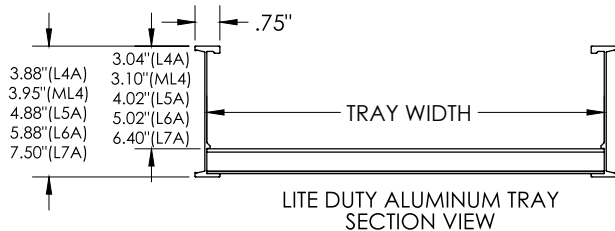

Cable Tray / Ladder Tray

LRR-XXXXXA

PowerTray™ Fittings

Manufactured in the USA by MonoSystems, Inc.

LITE RIGHT SIDE REDUCERS

Notes

- 1.) One pair of splice connectors and included hardware are provided for each fitting. (m.s.i p/n: a4-1001, a5-1001, a6-1001, a7-1001).
- 2.) Views for reference - do not scale.

UL CLASSIFIED AS A GROUNDING CONDUCTOR

REDUCTION	TOTAL LENGTH
3"	24"
6"	
9"	
12"	33"
18"	
24"	
36"	36"

AX-1001 SPLICE PLATE

ORDERING DATA EXAMPLE:

LRR-W1W2XXA

4 International Drive
Rye Brook, NY 10573
Toll Free: 1 888.764.7681
Phone: 914.934.2075
Fax: 914.934.2190
MonoSystems.com