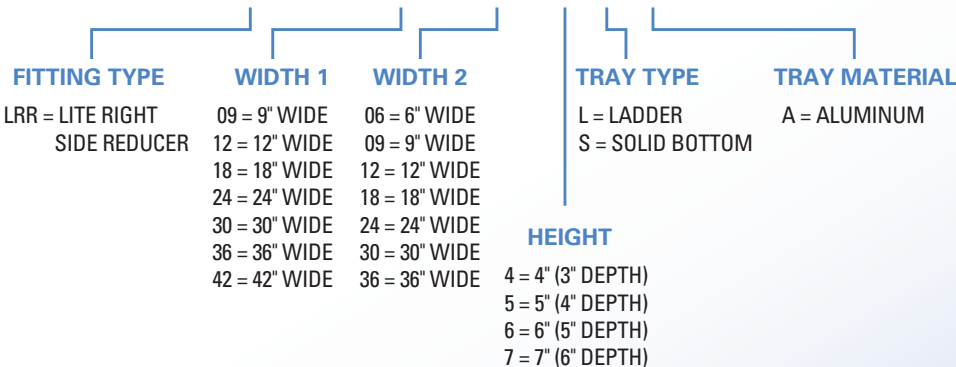

UL CLASSIFIED AS A GROUNDING CONDUCTOR

REDUCTION	TOTAL LENGTH
3"	24"
6"	
9"	
12"	33"
18"	
24"	
36"	36"

AX-1001 SPLICE PLATE

ORDERING DATA EXAMPLE:

LRR-W1W2XXA

4 International Drive
Rye Brook, NY 10573
Toll Free: 1 888.764.7681
Phone: 914.934.2075
Fax: 914.934.2190
MonoSystems.com