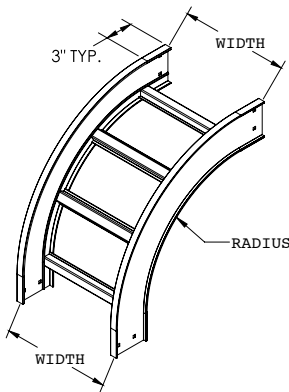

#### WIDTH

06 = 6" WIDE  
09 = 9" WIDE  
12 = 12" WIDE  
18 = 18" WIDE  
24 = 24" WIDE  
30 = 30" WIDE  
36 = 36" WIDE  
42 = 42" WIDE

#### TRAY MATERIAL

A = ALUMINUM RAD = SMOOTH  
RADIUS

#### TRAY TYPE

L = LADDER  
S = SOLID BOTTOM  
V = VENTED BOTTOM

#### HEIGHT

4 = 4" (3" DEPTH)  
5 = 5" (4" DEPTH)  
6 = 6" (5" DEPTH)  
7 = 7" (6" DEPTH)

ALUMINUM 90° OUTSIDE VERTICAL RISER  
TRAY TYPE: LADDER "L"

ALUMINUM 90° OUTSIDE VERTICAL RISER  
TRAY TYPE: VENTED BOTTOM "V"