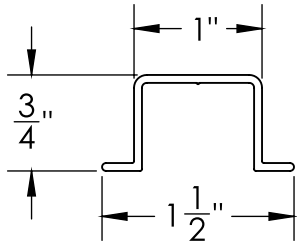

Cable Tray / Ladder Tray

LOV90-XXXXXA-RAD

PowerTray™ Fittings

Manufactured in the USA by MonoSystems, Inc.

90° OUTSIDE VERTICAL RISER L SERIES RAIL

ALUMINUM RUNG
SECTION VIEW