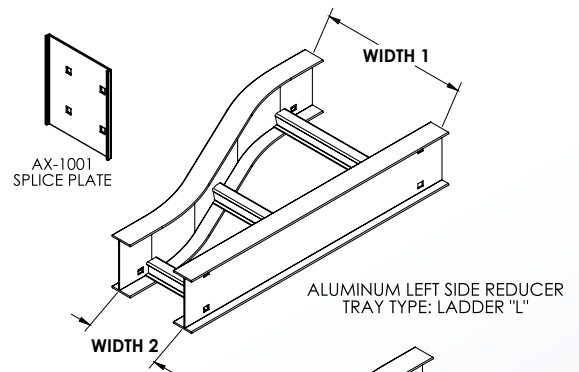

Cable Tray / Ladder Tray

LLR-XXXXXA

PowerTray™ Fittings

Manufactured in the USA by MonoSystems, Inc.

LITE LEFT SIDE REDUCERS

Notes

- 1.) One pair of splice connectors and included hardware are provided for each fitting. (m.s.i p/n: a4-1001, a5-1001, a6-1001, a7-1001).
- 2.) Views for reference - do not scale.

UL CLASSIFIED AS A
GROUNDING CONDUCTOR

REDUCTION	TOTAL LENGTH
3"	24"
6"	
9"	
12"	33"
18"	
24"	
36"	36"

ORDERING DATA EXAMPLE:

LLR-W1W2XXA

ALUMINUM LEFT SIDE REDUCER
TRAY TYPE: SOLID BOTTOM "S"

4 International Drive
Rye Brook, NY 10573
Toll Free: 1 888.764.7681
Phone: 914.934.2075
Fax: 914.934.2190
MonoSystems.com