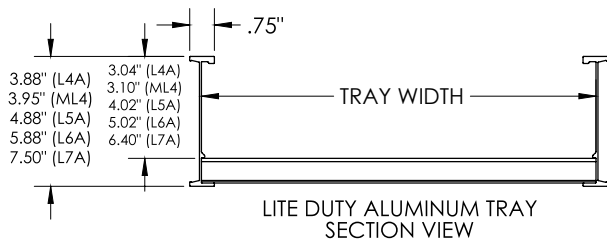

Cable Tray / Ladder Tray

LLR-XXXXXA

PowerTray™ Fittings

Manufactured in the USA by MonoSystems, Inc.

LITE LEFT SIDE REDUCERS

Notes

- 1.) One pair of splice connectors and included hardware are provided for each fitting. (m.s.i p/n: a4-1001, a5-1001, a6-1001, a7-1001).
- 2.) Views for reference - do not scale.

UL CLASSIFIED AS A
GROUNDING CONDUCTOR

REDUCTION	TOTAL LENGTH
3"	24"
6"	
9"	
12"	33"
18"	
24"	
36"	36"

ORDERING DATA EXAMPLE:

LLR-W1W2XXA

ALUMINUM LEFT SIDE REDUCER
TRAY TYPE: SOLID BOTTOM "S"

4 International Drive
Rye Brook, NY 10573
Toll Free: 1 888.764.7681
Phone: 914.934.2075
Fax: 914.934.2190
MonoSystems.com