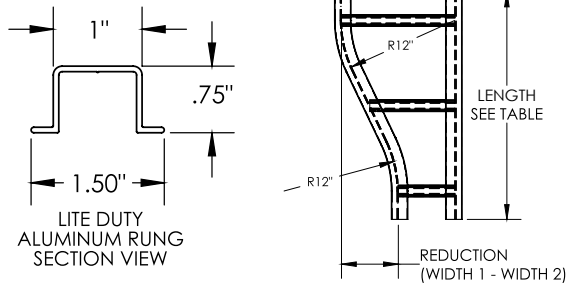

Cable Tray / Ladder Tray

LLR-XXXXXA

PowerTray™ Fittings

Manufactured in the USA by MonoSystems, Inc.

LITE LEFT SIDE REDUCERS

Notes

- 1.) One pair of splice connectors and included hardware are provided for each fitting. (m.s.i p/n: a4-1001, a5-1001, a6-1001, a7-1001).
- 2.) Views for reference - do not scale.

UL CLASSIFIED AS A
GROUNDING CONDUCTOR

REDUCTION	TOTAL LENGTH
3"	24"
6"	
9"	
12"	33"
18"	
24"	
36"	36"

ORDERING DATA EXAMPLE:

LLR-W1W2XXA

ALUMINUM LEFT SIDE REDUCER
TRAY TYPE: SOLID BOTTOM "S"

4 International Drive
Rye Brook, NY 10573
Toll Free: 1 888.764.7681
Phone: 914.934.2075
Fax: 914.934.2190
MonoSystems.com