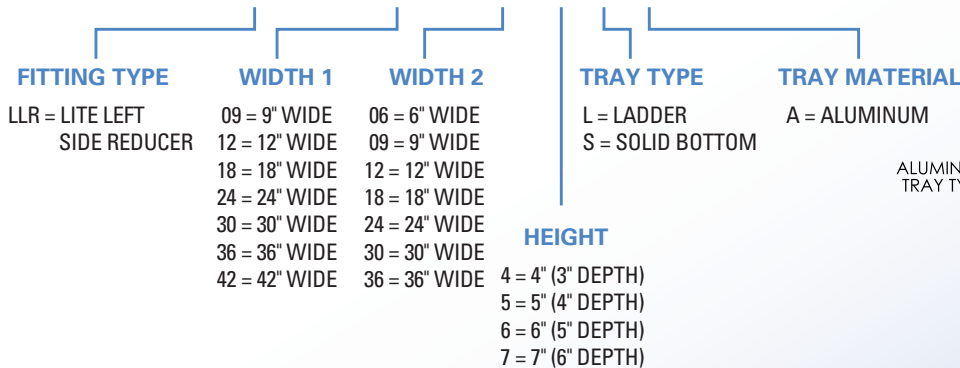

Cable Tray / Ladder Tray

LLR-XXXXXA

PowerTray™ Fittings

Manufactured in the USA by MonoSystems, Inc.

LITE LEFT SIDE REDUCERS

Notes

- 1.) One pair of splice connectors and included hardware are provided for each fitting. (m.s.i p/n: a4-1001, a5-1001, a6-1001, a7-1001).
- 2.) Views for reference - do not scale.

UL CLASSIFIED AS A
GROUNDING CONDUCTOR

REDUCTION	TOTAL LENGTH
3"	24"
6"	
9"	
12"	33"
18"	
24"	
36"	36"

ORDERING DATA EXAMPLE:

LLR-W1W2XXA

ALUMINUM LEFT SIDE REDUCER
TRAY TYPE: SOLID BOTTOM "S"

4 International Drive
Rye Brook, NY 10573
Toll Free: 1 888.764.7681
Phone: 914.934.2075
Fax: 914.934.2190
MonoSystems.com