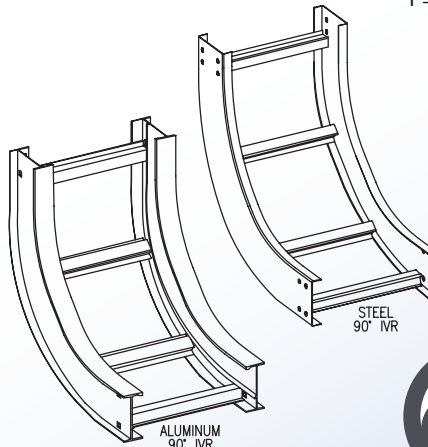

TRAY MATERIAL

P = STEEL PRE-GALV
G = STEEL HDGAF
S = STEEL POWERCOAT
A = ALUMINUM
T = ALUMINUM POWER COAT

4 International Drive
Rye Brook, NY 10573
Toll Free: 1 888.764.7681
Phone: 914.934.2075
Fax: 914.934.2190
MonoSystems.com

MonoSystems
wire management. managed.