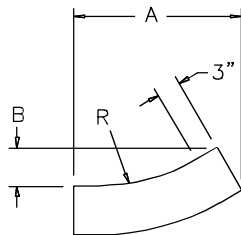

Cable Tray / Ladder Tray

IV30-45

PowerTray™ Fittings

Manufactured in the USA by MonoSystems, Inc.

30° & 45° INSIDE VERTICAL SMOOTH RADIUS RISERS

Notes

1.) Splice connectors and included hardware are provided for each fitting.

30° IVR

UL CLASSIFIED AS A GROUNDING CONDUCTOR

ORDERING DATA EXAMPLE:

-1206 - RAD

FITTING

HEIGHT

TRAY TYPE

TRAY MATERIAL

IV30 = 30° INSIDE VERTICAL RISER
IV45 = 45° INSIDE VERTICAL RISER

4 = 4" (3" DEPTH)
5 = 5" (4" DEPTH)
6 = 6" (5" DEPTH)
7 = 7" (6" DEPTH)

L = LADDER
V = VENTED
S = SOLID BOTTOM

P = STEEL PRE-GALV
G = STEEL HDGAF
S = STEEL POWERCOAT
A = ALUMINUM
T = ALUMINUM POWER COAT

STEEL
30° IVR
45° IVR

ALUMINUM
30° IVR
45° IVR

4 International Drive
Rye Brook, NY 10573
Toll Free: 1 888.764.7681
Phone: 914.934.2075
Fax: 914.934.2190
MonoSystems.com

MonoSystems
wire management. managed.