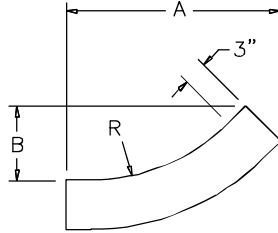

Cable Tray / Ladder Tray

IV30-45

PowerTray™ Fittings

Manufactured in the USA by MonoSystems, Inc.

30° & 45° INSIDE VERTICAL SMOOTH RADIUS RISERS

Notes

1.) Splice connectors and included hardware are provided for each fitting.

45° IVR