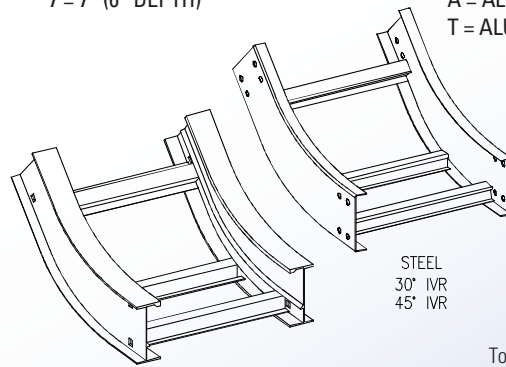

ORDERING DATA EXAMPLE:

-1206 - RAD

FITTING

HEIGHT

TRAY TYPE

TRAY MATERIAL

IV30 = 30° INSIDE VERTICAL RISER
IV45 = 45° INSIDE VERTICAL RISER

4 = 4" (3" DEPTH)
5 = 5" (4" DEPTH)
6 = 6" (5" DEPTH)
7 = 7" (6" DEPTH)

L = LADDER
V = VENTED
S = SOLID BOTTOM

P = STEEL PRE-GALV
G = STEEL HDGAF
S = STEEL POWERCOAT
A = ALUMINUM
T = ALUMINUM POWER COAT