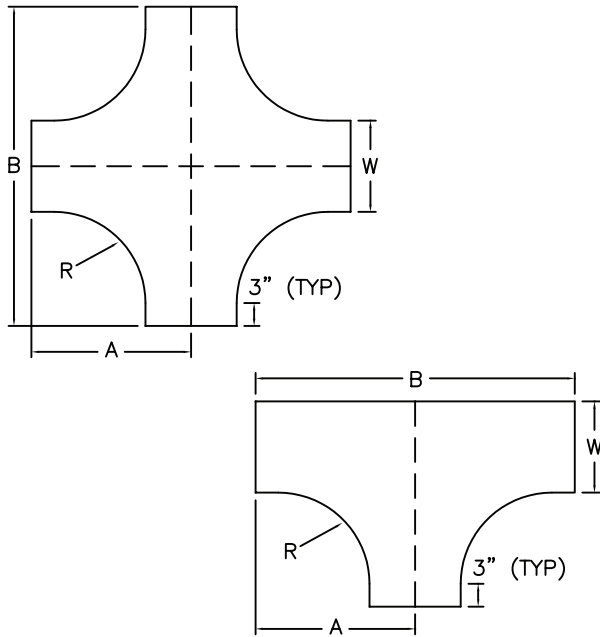

Cable Tray / Ladder Tray

HT-HC

PowerTray™ Fittings

Manufactured by MonoSystems, Inc.

HORIZONTAL TEE AND CROSS

Notes

- 1.) Splice connectors and included hardware are provided for each fitting.