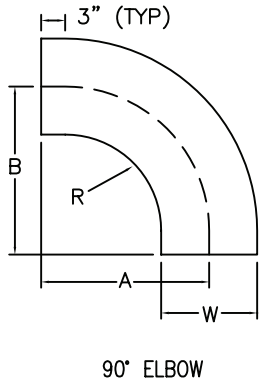

Cable Tray / Ladder Tray HE60-90

PowerTray™ Fittings

Manufactured in the USA by MonoSystems, Inc.

60° & 90° HORIZONTAL ELBOWS

Notes

- Splice connectors and included hardware are provided for each fitting.

ORDERING DATA EXAMPLE:

HE90 - 12 06 4 L A

FITTING	RADIUS	WIDTH	HEIGHT	TRAY TYPE
HE60 = 60° HORIZ. ELBOW	12 = 12"	06 = 6"	4 = 4" (3" DEPTH)	L = LADDER
HE90 = 90° HORIZ. ELBOW	24 = 24"	09 = 9"	5 = 5" (4" DEPTH)	V = VENTED
	36 = 36"	12 = 12"	6 = 6" (5" DEPTH)	S = SOLID BOTTOM
	48 = 48"	18 = 18"	7 = 7" (6" DEPTH)	
		24 = 24"		
		30 = 30"		
		36 = 36"		
		42 = 42"		