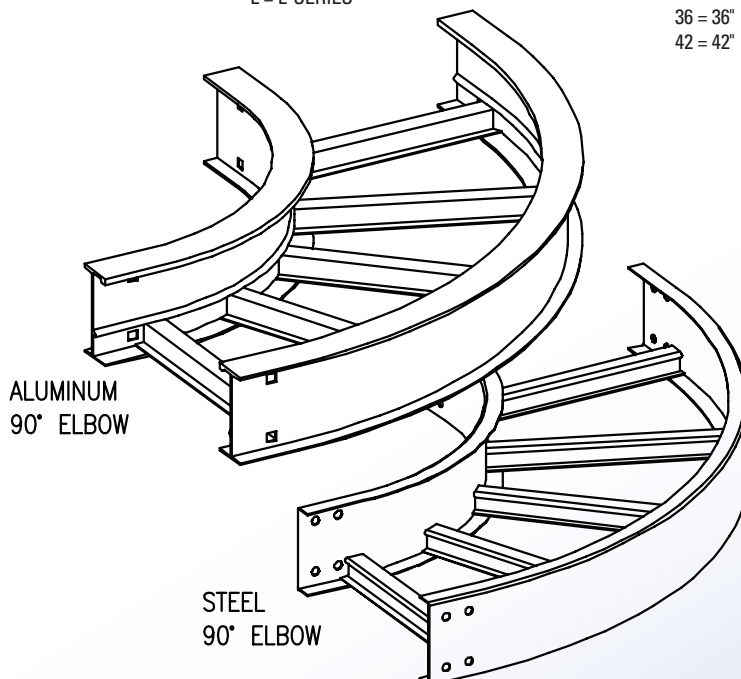

ORDERING DATA EXAMPLE:

HE90 - 12 06 4 L A

FITTING	RADIUS	WIDTH	HEIGHT	TRAY TYPE
HE60 = 60° HORIZ. ELBOW	12 = 12"	06 = 6"	4 = 4" (3" DEPTH)	L = LADDER
HE90 = 90° HORIZ. ELBOW	24 = 24"	09 = 9"	5 = 5" (4" DEPTH)	V = VENTED
	36 = 36"	12 = 12"	6 = 6" (5" DEPTH)	S = SOLID BOTTOM
	48 = 48"	18 = 18"	7 = 7" (6" DEPTH)	
		24 = 24"		
		30 = 30"		
		36 = 36"		
		42 = 42"		

SERIES
LEAVE BLANK = B,C,D SERIES
L = L-SERIES

TRAY MATERIAL
P = STEEL PRE-GALV
G = STEEL HDGAF