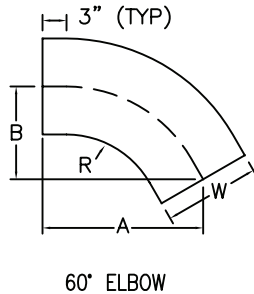

Cable Tray / Ladder Tray HE60-90

PowerTray™ Fittings

Manufactured in the USA by MonoSystems, Inc.

60° & 90° HORIZONTAL ELBOWS

Notes

- Splice connectors and included hardware are provided for each fitting.

ORDERING DATA EXAMPLE:

HE90 - 12 06 4 L A

FITTING	RADIUS	WIDTH	HEIGHT	TRAY TYPE
HE60 = 60° HORIZ. ELBOW	12 = 12"	06 = 6"	4 = 4" (3" DEPTH)	L = LADDER
HE90 = 90° HORIZ. ELBOW	24 = 24"	09 = 9"	5 = 5" (4" DEPTH)	V = VENTED
	36 = 36"	12 = 12"	6 = 6" (5" DEPTH)	S = SOLID BOTTOM
	48 = 48"	18 = 18"	7 = 7" (6" DEPTH)	
		24 = 24"		
		30 = 30"		
		36 = 36"		
		42 = 42"		