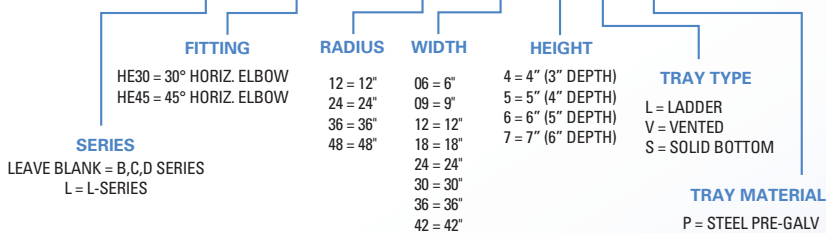

ALUMINUM
45° ELBOW

STEEL
45° ELBOW

ORDERING DATA EXAMPLE:

HE30 - 12 06 4 L A

4 International Drive
Rye Brook, NY 10573
Toll Free: 1 888.764.7681
Phone: 914.934.2075
Fax: 914.934.2190
MonoSystems.com

MonoSystems
wire management. managed.