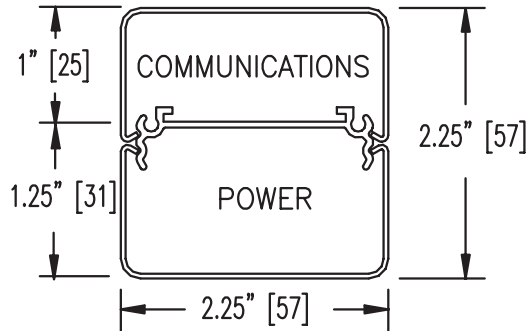

Power Pole / Steel SPS22XX-1

SnaPole™

Manufactured in the USA by MonoSystems, Inc.

PREWIRED POLE

Notes

- 1.) Pre-wired power steel pole. 2 NEMA 5-20R duplex.
(Single circuit, Ivory)

SnaPole(TM) SPS22 SECTION

FINISH: IVORY

Part Number	Length
SPS2201-1	10'-6"
SPS2202-1	12'-6"
SPS2205-1	15'-6"
SPS2220-1	20'-0"

UL LISTED
FILE: E170294

POLE WIRING DIAGRAM

FLOOR PLATE ASSY. - P/N: SPS2220
& BOOT ASSEMBLY - P/N: SPS2224