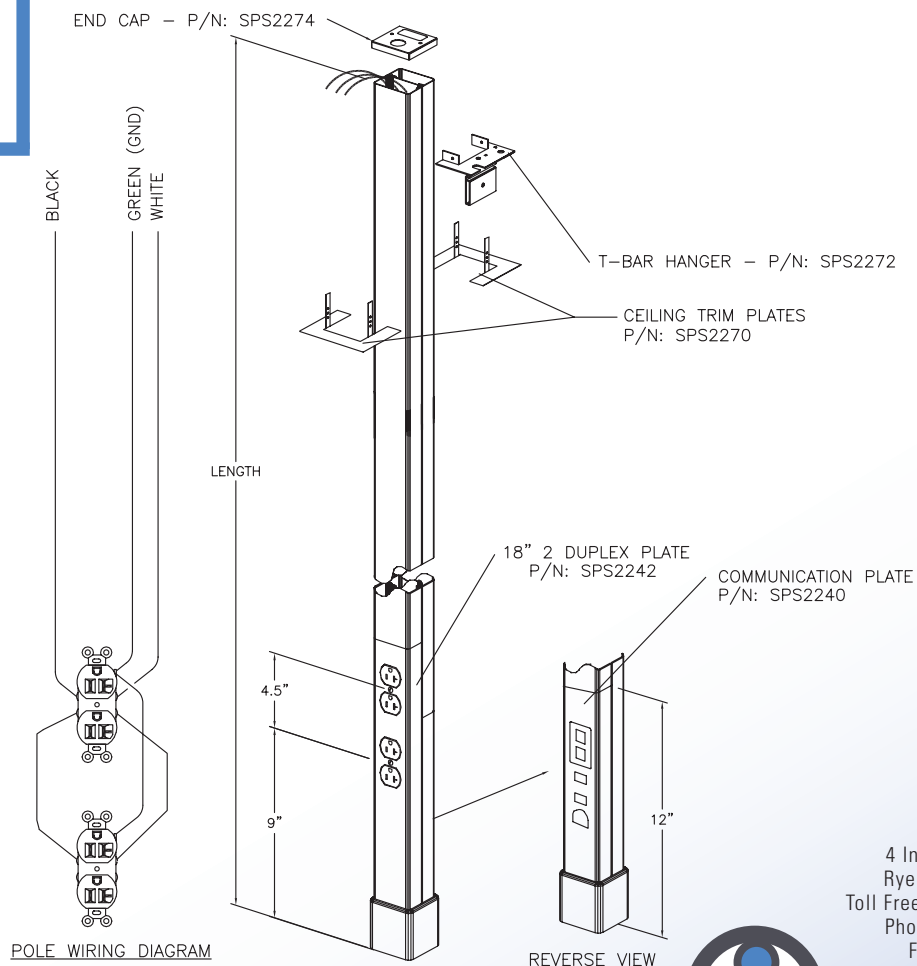

Power Pole / Steel SPS22XX-1

SnaPole™

Manufactured in the USA by MonoSystems, Inc.

PREWIRED POLE

Notes

- 1.) Pre-wired power steel pole. 2 NEMA 5-20R duplex.
(Single circuit, Ivory)

SnaPole(TM) SPS22 SECTION

FINISH: IVORY

Part Number	Length
SPS2201-1	10'-6"
SPS2202-1	12'-6"
SPS2205-1	15'-6"
SPS2220-1	20'-0"

UL LISTED
FILE: E170294

POLE WIRING DIAGRAM

FLOOR PLATE ASSY. - P/N: SPS2220
& BOOT ASSEMBLY - P/N: SPS2224