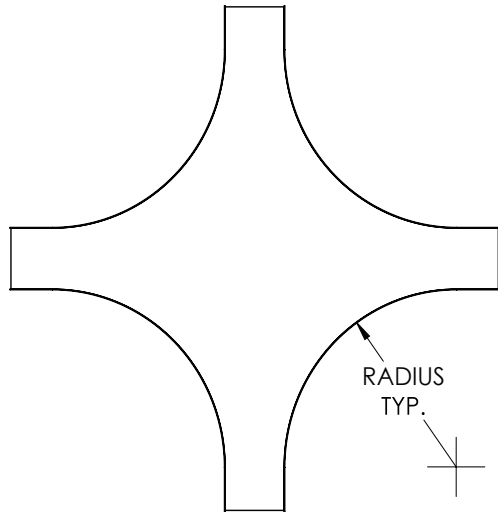

## SBXCOV-0X-XCXX

**Channel Tray Fittings**  
 Manufactured in the USA by MonoSystems, Inc.

### Horizontal Cross Cover, Channel Tray

#### General Information

- 1.) Cover can be attached in place by using a
  - sbx-covcl-0x (cover clip)
  - sbx-903x (cover clamp)
  - sbx-902x (hold down clamp)
 All accessories are ordered separately.
- 2.) Views for reference - do not scale.