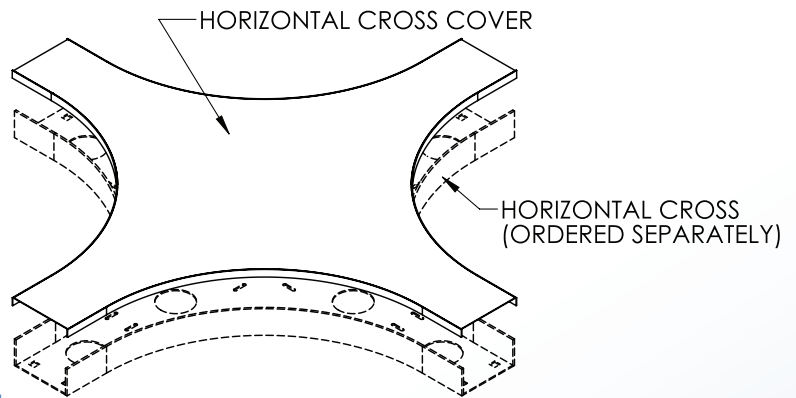

### Horizontal Cross Cover, Channel Tray

#### General Information

- 1.) Cover can be attached in place by using a
  - sbx-covcl-0x (cover clip)
  - sbx-903x (cover clamp)
  - sbx-902x (hold down clamp)
 All accessories are ordered separately.
- 2.) Views for reference - do not scale.