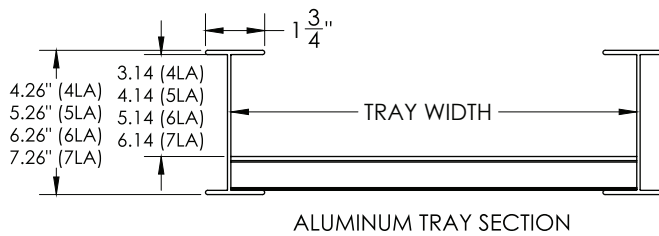

Cable Tray / Ladder Tray CS-A0-2074-RR-XXXX

PowerTray™ Fittings

Manufactured in the USA by MonoSystems, Inc.

RIGHT SIDE REDUCER VENTED COVERS

Notes

- 1.) Actual vent pattern will vary according to size.
- 2.) Views for reference, do not scale.

ORDERING DATA EXAMPLE:

A0 - 2074 - RR - W1 - W2

TRAY MATERIAL
A = ALUMINUM

COVER TYPE
VENTED COVER
FOR B,C,D SERIES

FITTING TYPE
RR =
RIGHT SIDE
REDUCER

WIDTH 1
09 = 9"
12 = 12"
18 = 18"
24 = 24"
30 = 30"
36 = 36"
42 = 42"

WIDTH 2
06 = 6"
09 = 9"
12 = 12"
18 = 18"
24 = 24"
30 = 30"
36 = 36"

4 International Drive
Rye Brook, NY 10573
Toll Free: 1 888.764.7681
Phone: 914.934.2075
Fax: 914.934.2190
MonoSystems.com

MonoSystems™
wire management. managed.