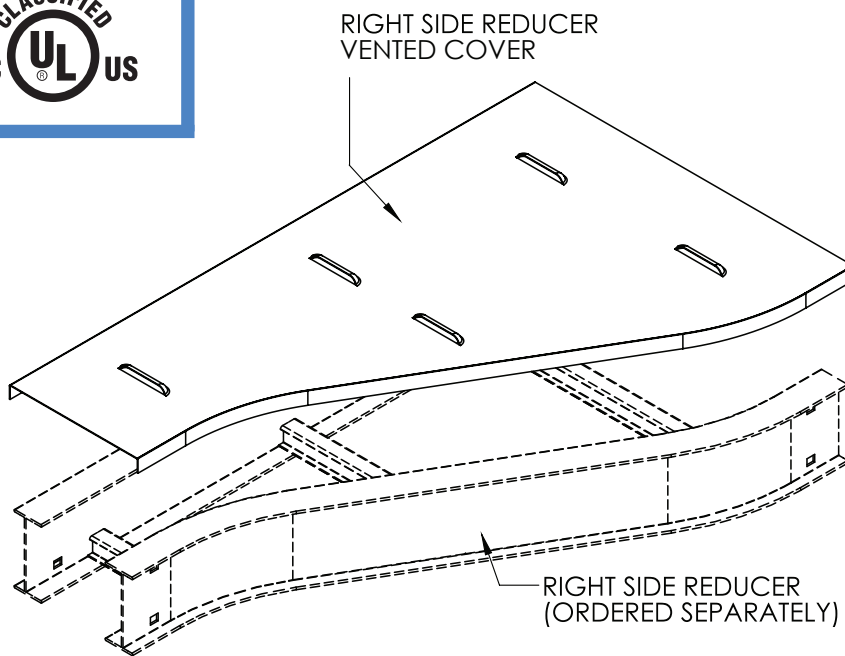

Cable Tray / Ladder Tray CS-A0-2074-RR-XXXX

PowerTray™ Fittings

Manufactured in the USA by MonoSystems, Inc.

RIGHT SIDE REDUCER VENTED COVERS

Notes

- 1.) Actual vent pattern will vary according to size.
- 2.) Views for reference, do not scale.

ORDERING DATA EXAMPLE:

A0 - 2074 - RR - W1 - W2

TRAY MATERIAL
A = ALUMINUM

COVER TYPE
VENTED COVER
FOR B,C,D SERIES

FITTING TYPE
RR =
RIGHT SIDE
REDUCER

WIDTH 1
09 = 9"
12 = 12"
18 = 18"
24 = 24"
30 = 30"
36 = 36"
42 = 42"

WIDTH 2
06 = 6"
09 = 9"
12 = 12"
18 = 18"
24 = 24"
30 = 30"
36 = 36"

4 International Drive
Rye Brook, NY 10573
Toll Free: 1 888.764.7681
Phone: 914.934.2075
Fax: 914.934.2190
MonoSystems.com

MonoSystems™
wire management. managed.