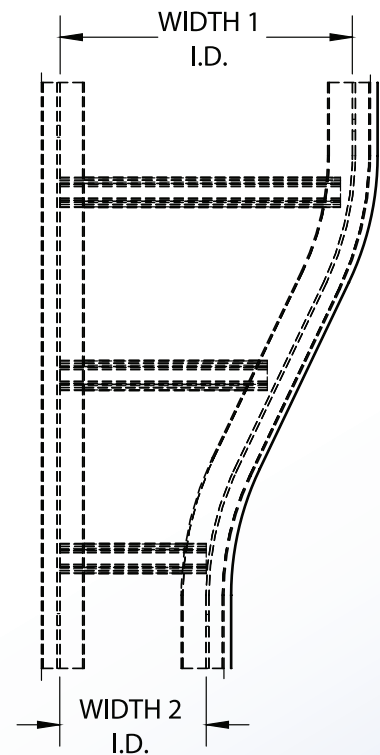

Cable Tray / Ladder Tray CS-A0-2074-RR-XXXX

PowerTray™ Fittings

Manufactured in the USA by MonoSystems, Inc.

RIGHT SIDE REDUCER VENTED COVERS

Notes

- 1.) Actual vent pattern will vary according to size.
- 2.) Views for reference, do not scale.

ORDERING DATA EXAMPLE:

A0 - 2074 - RR - W1 - W2

TRAY MATERIAL
A = ALUMINUM

COVER TYPE
VENTED COVER
FOR B,C,D SERIES

FITTING TYPE
RR =
RIGHT SIDE
REDUCER

WIDTH 1
09 = 9"
12 = 12"
18 = 18"
24 = 24"
30 = 30"
36 = 36"
42 = 42"

WIDTH 2
06 = 6"
09 = 9"
12 = 12"
18 = 18"
24 = 24"
30 = 30"
36 = 36"

4 International Drive
Rye Brook, NY 10573
Toll Free: 1 888.764.7681
Phone: 914.934.2075
Fax: 914.934.2190
MonoSystems.com

MonoSystems™
wire management. managed.