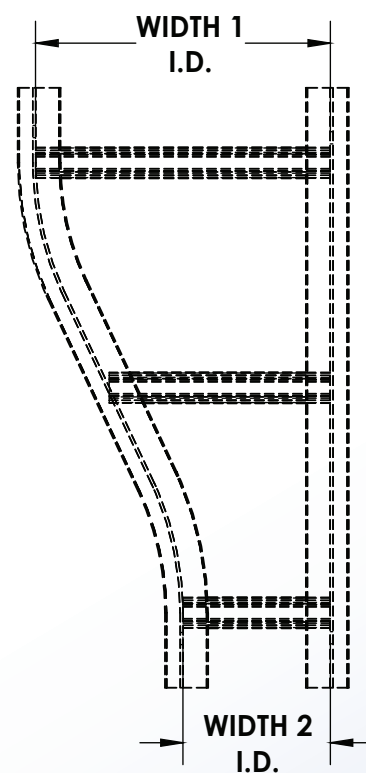

# Cable Tray / Ladder Tray CS-A0-2074-LR-XXXX

### LEFT SIDE REDUCER VENTED COVERS

#### Notes

- 1.) Actual vent pattern will vary according to size.
- 2.) Views for reference, do not scale.

#### ORDERING DATA EXAMPLE:

**A0 - 2074 - LR - W1 - W2**

**TRAY MATERIAL**  
A = ALUMINUM

**COVER TYPE**  
VENTED COVER  
FOR B,C,D SERIES

**FITTING TYPE**  
LR =  
LEFT SIDE  
REDUCER

**WIDTH 1**  
09 = 9"  
12 = 12"  
18 = 18"  
24 = 24"  
30 = 30"  
36 = 36"  
42 = 42"