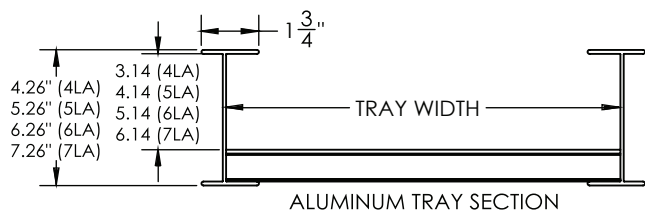

#### Notes

- 1.) Actual vent pattern will vary according to size.
- 2.) Views for reference, do not scale.

#### ORDERING DATA EXAMPLE:

**A0 - 2074 - LR - W1 - W2**

**TRAY MATERIAL**  
A = ALUMINUM

**COVER TYPE**  
VENTED COVER  
FOR B,C,D SERIES

**FITTING TYPE**  
LR =  
LEFT SIDE  
REDUCER

**WIDTH 1**  
09 = 9"  
12 = 12"  
18 = 18"  
24 = 24"  
30 = 30"  
36 = 36"  
42 = 42"