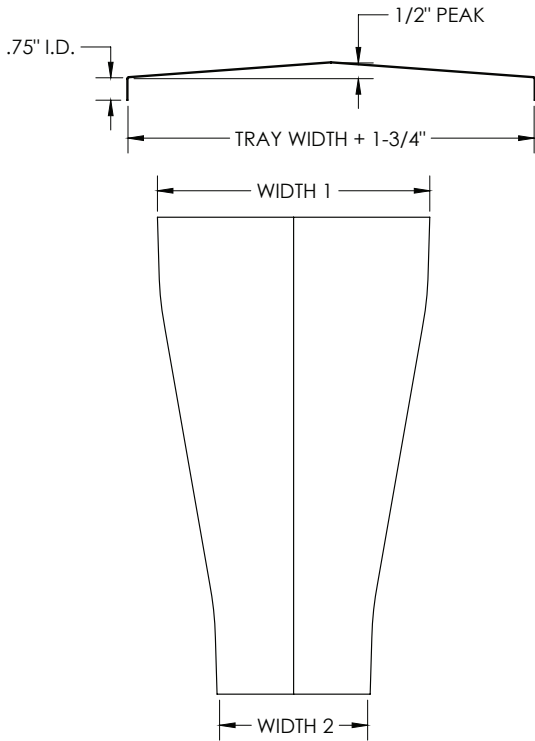

#### Notes:

1.) Views for reference - do not scale.

ALUMINUM STRAIGHT REDUCER (ORDERED SEPARATELY)

#### ORDERING DATA EXAMPLE:

**A0-2073-SR-XX XX**

|                 |                   |                   |   |  |
|-----------------|-------------------|-------------------|---|--|
| <b>MATERIAL</b> | <b>SERIES</b>     | <b>COVER TYPE</b> | <b>WIDTH 1</b>  | <b>WIDTH 2</b>   |
| A = ALUMINUM    | 2 = SERIES: B,C,D | 073 = PEAKED      | 09 = 9"<br>12 = 12"<br>18 = 18"<br>24 = 24"<br>30 = 30"<br>36 = 36"<br>42 = 42" | 06 = 6"<br>09 = 9"<br>12 = 12"<br>18 = 18"<br>24 = 24"<br>30 = 30"<br>36 = 36" |
|                 |                   |                   | SR = STRAIGHT REDUCER   |  |