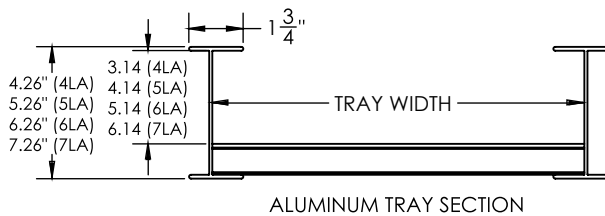

PowerTray A0-2072-RR-XXXX

PowerTray™ Fittings

Manufactured in the USA by MonoSystems, Inc.

RIGHT SIDE REDUCER COVERS

Notes

1.) Views for reference - do not scale.

ORDERING DATA EXAMPLE:

A0-2072-RR-W1-W2

TRAY MATERIAL

A = ALUMINUM

FITTING TYPE

RR = RIGHT SIDE
REDUCER

WIDTH 1

09 = 9" WIDE
12 = 12" WIDE
18 = 18" WIDE
24 = 24" WIDE
30 = 30" WIDE
36 = 36" WIDE
42 = 42" WIDE

WIDTH 2

06 = 6" WIDE
09 = 9" WIDE
12 = 12" WIDE
18 = 18" WIDE
24 = 24" WIDE
30 = 30" WIDE
36 = 36" WIDE