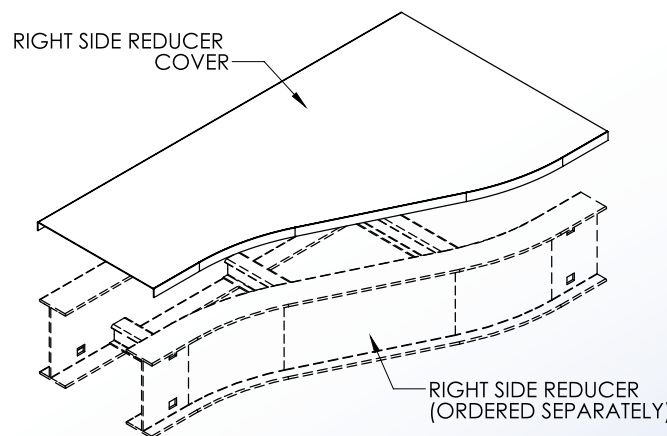

TRAY MATERIAL

A = ALUMINUM

FITTING TYPE

RR = RIGHT SIDE
REDUCER

WIDTH 1

09 = 9" WIDE
12 = 12" WIDE
18 = 18" WIDE
24 = 24" WIDE
30 = 30" WIDE
36 = 36" WIDE
42 = 42" WIDE

WIDTH 2

06 = 6" WIDE
09 = 9" WIDE
12 = 12" WIDE
18 = 18" WIDE
24 = 24" WIDE
30 = 30" WIDE
36 = 36" WIDE