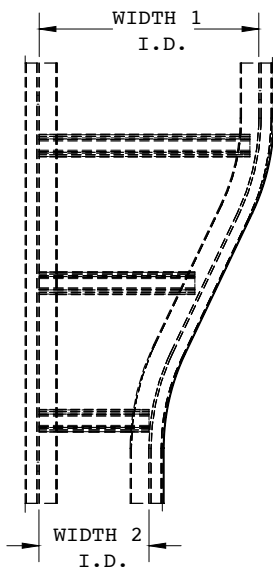

PowerTray A0-2072-RR-XXXX

PowerTray™ Fittings

Manufactured in the USA by MonoSystems, Inc.

RIGHT SIDE REDUCER COVERS

Notes

1.) Views for reference - do not scale.

ORDERING DATA EXAMPLE:

A0-2072-RR-W1-W2

TRAY MATERIAL

A = ALUMINUM

FITTING TYPE

RR = RIGHT SIDE
REDUCER

WIDTH 1

09 = 9" WIDE
12 = 12" WIDE
18 = 18" WIDE
24 = 24" WIDE
30 = 30" WIDE
36 = 36" WIDE
42 = 42" WIDE

WIDTH 2

06 = 6" WIDE
09 = 9" WIDE
12 = 12" WIDE
18 = 18" WIDE
24 = 24" WIDE
30 = 30" WIDE
36 = 36" WIDE