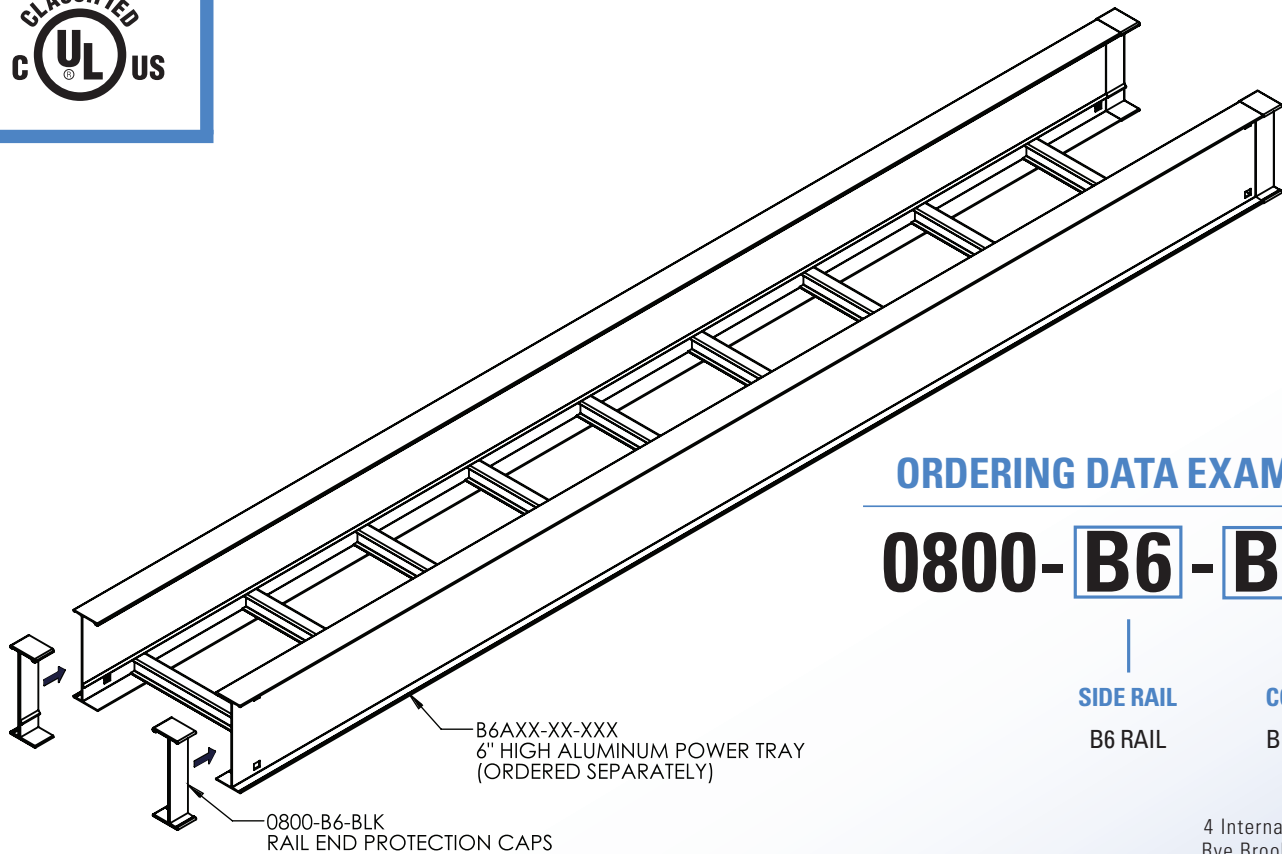

# Cable Tray / Ladder Tray 0800-B6-BLK

### RAIL END PROTECTION CAPS

SEE NOTE 1  
EACH 0800-B6-BLK  
INCLUDES:

#### Notes:

- 1.) Sold in sets (1-left, 1-right).
- 2.) Use as a protective covering for rail ends of specified power tray.
- 3.) Material: black PVC. Meets UL94 flame resistance requirement.
- 3.) Views for reference - do not scale.