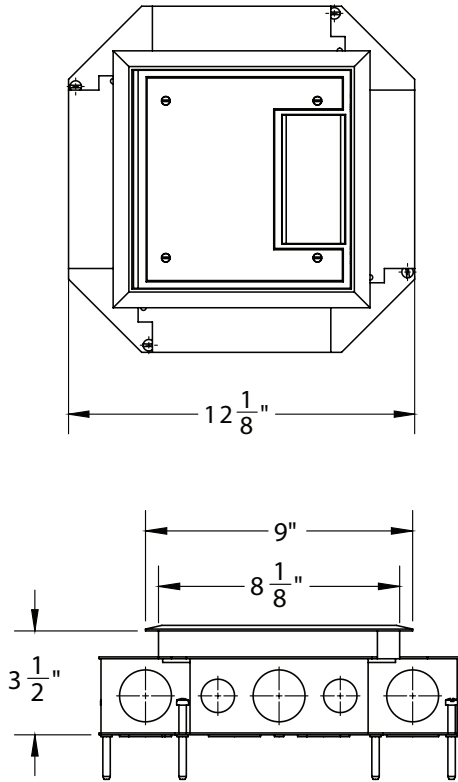

Duct / Under Floor Duct - CF Series

CF665-SC-BLK

Under Floor Duct

STAMPED STEEL FLOOR BOX, 4-GANG