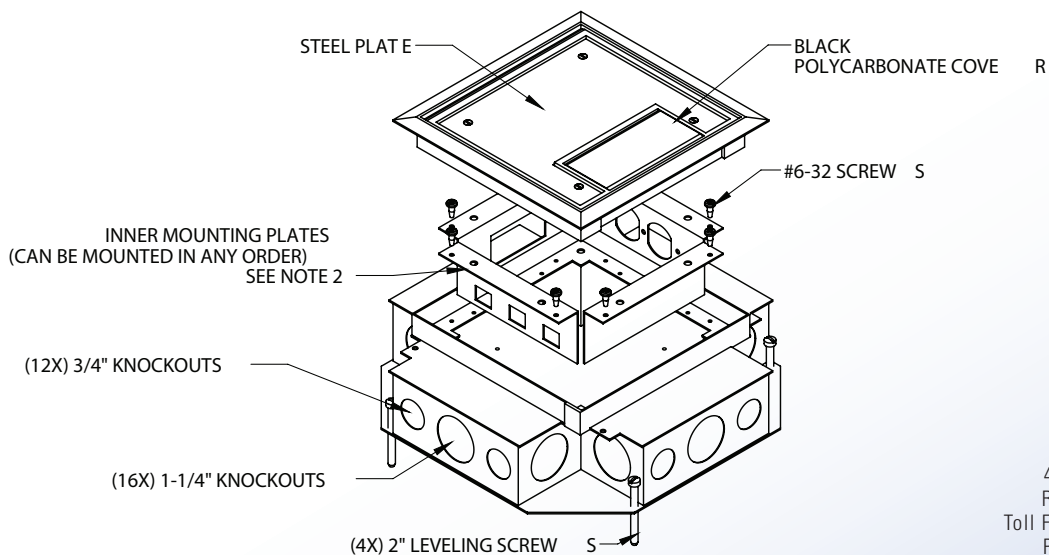

Installation:

- 1.) Position floor boxes and conduit runs.
- 2.) After concrete pour, pull wires and install device/s.
- 3.) Coordinate with floor covering contractor to complete installation.