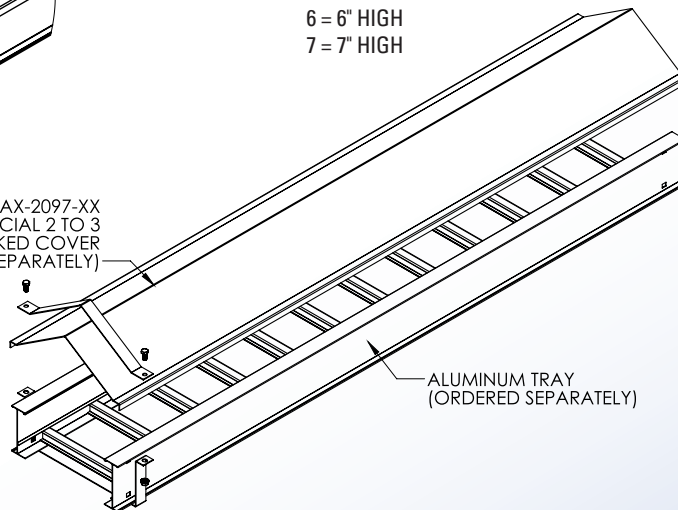

Cable Tray / Ladder Tray AX-2097-XX

PowerTray™ Accessories

Manufactured in the USA by MonoSystems, Inc.

2 TO 3 PITCH PEAKED COVER CLAMP B,C,D SERIES ALUMINUM TRAY

Notes

- 1.) Ordered as each. includes mounting hardware.
- 2.) Use 3 clamps for continuous 12' covers and 2 clamps for each 6' cover.
- 3.) Views for reference - do not scale.

ORDERING DATA EXAMPLE:

A X - 2 097 - XX

MATERIAL TRAY HEIGHT SERIES COVER TYPE TRAY/COVER WIDTH

A = ALUMINUM

4 = 4" HIGH
5 = 5" HIGH
6 = 6" HIGH
7 = 7" HIGH

2 = SERIES: B,C,D

097 = SPECIAL 33
PEAKED
COVER
CLAMP

06 = 6" WIDE
09 = 9" WIDE
12 = 12" WIDE
18 = 18" WIDE
24 = 24" WIDE
30 = 30" WIDE
36 = 36" WIDE

AX-2097-XX
SPECIAL 2 TO 3
PITCH PEAKED COVER
(ORDERED SEPARATELY)

ALUMINUM TRAY
(ORDERED SEPARATELY)

4 International Drive
Rye Brook, NY 10573
Toll Free: 1 888.764.7681
Phone: 914.934.2075
Fax: 914.934.2190
MonoSystems.com