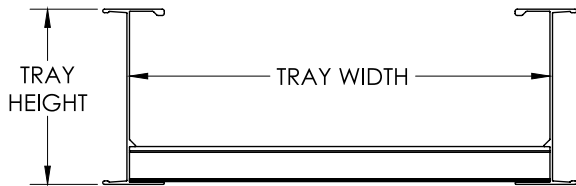

Cable Tray / Ladder Tray AX-2097-XX

PowerTray™ Accessories

Manufactured in the USA by MonoSystems, Inc.

2 TO 3 PITCH PEAKED COVER CLAMP B,C,D SERIES ALUMINUM TRAY

Notes

- 1.) Ordered as each. includes mounting hardware.
- 2.) Use 3 clamps for continuous 12' covers and 2 clamps for each 6' cover.
- 3.) Views for reference - do not scale.

ORDERING DATA EXAMPLE:

A X - 2 097 - XX

MATERIAL TRAY HEIGHT SERIES COVER TYPE TRAY/COVER WIDTH

A = ALUMINUM

4 = 4" HIGH
5 = 5" HIGH
6 = 6" HIGH
7 = 7" HIGH

2 = SERIES: B,C,D

097 = SPECIAL 33
PEAKED
COVER
CLAMP

06 = 6" WIDE
09 = 9" WIDE
12 = 12" WIDE
18 = 18" WIDE
24 = 24" WIDE
30 = 30" WIDE
36 = 36" WIDE

AX-2097-XX
SPECIAL 2 TO 3
PITCH PEAKED COVER
(ORDERED SEPARATELY)

ALUMINUM TRAY
(ORDERED SEPARATELY)

4 International Drive
Rye Brook, NY 10573
Toll Free: 1 888.764.7681
Phone: 914.934.2075
Fax: 914.934.2190
MonoSystems.com