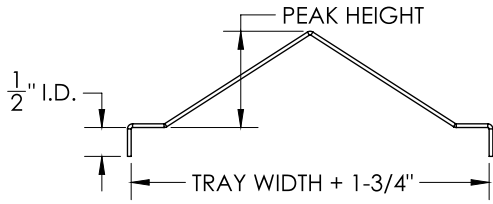

Cable Tray / Ladder Tray AX-2077-OVXX-XXXX-RAD

PowerTray™ Fittings

Manufactured in the USA by MonoSystems, Inc.

2 TO 3 PITCH PEAKED FITTING COVER FOR B,C,D SERIES ALUMINUM OUTSIDE VERTICAL ELBOW

Notes

1.) Views for reference - do not scale.

ORDERING DATA EXAMPLE:

A X - 2 077 - OV XX - XX XX - RAD

| MATERIAL | RAIL HEIGHT | SERIES | COVER TYPE | ANGLE | RADIUS | FITTING WIDTH | |
|--------------|--|-------------------|-----------------|-----------------------------|--|--|---|
| A = ALUMINUM | 4 = 4" HIGH 5 = 5" HIGH 6 = 6" HIGH 7 = 7" HIGH | 2 = SERIES: B,C,D | 077 = 33 PEAKED | OV = OUTSIDE VERTICAL ELBOW | 30 = 30° 45 = 45° 60 = 60° 90 = 90° | 12 = 12" 18 = 18" 24 = 24" 36 = 36" | 06 = 6" WIDE 09 = 9" WIDE 12 = 12" WIDE 18 = 18" WIDE 24 = 24" WIDE 30 = 30" WIDE 36 = 36" WIDE |

| TRAY WIDTH | PEAK HEIGHT |
|------------|-------------|
| 6" | 2" |
| 9" | 3" |
| 12" | 4" |
| 18" | 6" |
| 24" | 8" |
| 30" | 10" |
| 36" | 12" |

4 International Drive
Rye Brook, NY 10573
Toll Free: 1 888.764.7681
Phone: 914.934.2075
Fax: 914.934.2190
MonoSystems.com