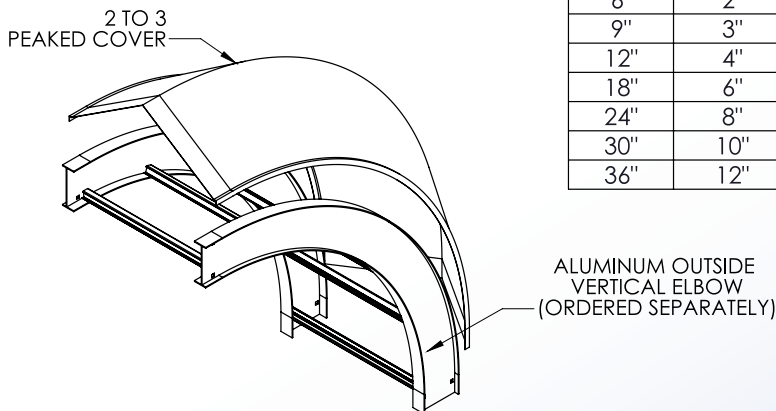

Cable Tray / Ladder Tray AX-2077-OVXX-XXXX-RAD

PowerTray™ Fittings

Manufactured in the USA by MonoSystems, Inc.

2 TO 3 PITCH PEAKED FITTING COVER FOR B,C,D SERIES ALUMINUM OUTSIDE VERTICAL ELBOW

Notes

1.) Views for reference - do not scale.

ORDERING DATA EXAMPLE:

A X - 2 077 - OV XX - XX XX - RAD

| MATERIAL | RAIL HEIGHT | SERIES | COVER TYPE | ANGLE | RADIUS | FITTING WIDTH | |
|--------------|--|-------------------|-----------------|-----------------------------|--|--|---|
| A = ALUMINUM | 4 = 4" HIGH 5 = 5" HIGH 6 = 6" HIGH 7 = 7" HIGH | 2 = SERIES: B,C,D | 077 = 33 PEAKED | OV = OUTSIDE VERTICAL ELBOW | 30 = 30° 45 = 45° 60 = 60° 90 = 90° | 12 = 12" 18 = 18" 24 = 24" 36 = 36" | 06 = 6" WIDE 09 = 9" WIDE 12 = 12" WIDE 18 = 18" WIDE 24 = 24" WIDE 30 = 30" WIDE 36 = 36" WIDE |

| TRAY WIDTH | PEAK HEIGHT |
|------------|-------------|
| 6" | 2" |
| 9" | 3" |
| 12" | 4" |
| 18" | 6" |
| 24" | 8" |
| 30" | 10" |
| 36" | 12" |

4 International Drive
Rye Brook, NY 10573
Toll Free: 1 888.764.7681
Phone: 914.934.2075
Fax: 914.934.2190
MonoSystems.com