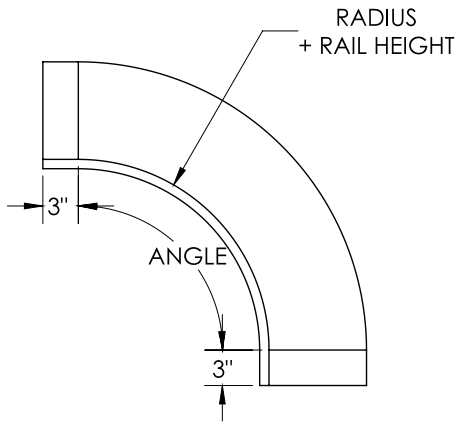

Cable Tray / Ladder Tray AX-2077-OVXX-XXXX-RAD

PowerTray™ Fittings

Manufactured in the USA by MonoSystems, Inc.

2 TO 3 PITCH PEAKED FITTING COVER FOR B,C,D SERIES ALUMINUM OUTSIDE VERTICAL ELBOW

Notes

1.) Views for reference - do not scale.

ORDERING DATA EXAMPLE:

A X - 2 077 - OV XX - XX XX - RAD

| MATERIAL | RAIL HEIGHT | SERIES | COVER TYPE | ANGLE | RADIUS | FITTING WIDTH | |
|--------------|--|-------------------|-----------------|-----------------------------|--|--|---|
| A = ALUMINUM | 4 = 4" HIGH 5 = 5" HIGH 6 = 6" HIGH 7 = 7" HIGH | 2 = SERIES: B,C,D | 077 = 33 PEAKED | OV = OUTSIDE VERTICAL ELBOW | 30 = 30° 45 = 45° 60 = 60° 90 = 90° | 12 = 12" 18 = 18" 24 = 24" 36 = 36" | 06 = 6" WIDE 09 = 9" WIDE 12 = 12" WIDE 18 = 18" WIDE 24 = 24" WIDE 30 = 30" WIDE 36 = 36" WIDE |

| TRAY WIDTH | PEAK HEIGHT |
|------------|-------------|
| 6" | 2" |
| 9" | 3" |
| 12" | 4" |
| 18" | 6" |
| 24" | 8" |
| 30" | 10" |
| 36" | 12" |

4 International Drive
Rye Brook, NY 10573
Toll Free: 1 888.764.7681
Phone: 914.934.2075
Fax: 914.934.2190
MonoSystems.com