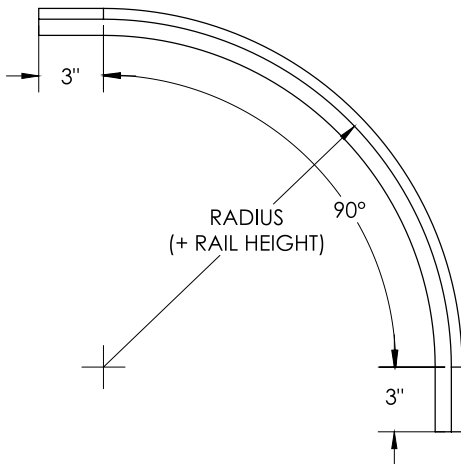

Cable Tray / Ladder Tray AX-2073-OV90-XXXX-RAD

PowerTray™ Fittings

Manufactured in the USA by MonoSystems, Inc.

PEAKED FITTING COVER FOR B,C,D SERIES ALUMINUM OUTSIDE VERTICAL ELBOW

Notes

1.) Views for reference - do not scale.

UL CLASSIFIED AS A
GROUNDING CONDUCTOR

ORDERING DATA EXAMPLE:

A X - 2 073 - OV 90 - XX XX - RAD

MATERIAL	RAIL HEIGHT	SERIES	COVER TYPE	ANGLE	RADIUS	FITTING WIDTH	
A = ALUMINUM	4 = 4" HIGH 5 = 5" HIGH 6 = 6" HIGH 7 = 7" HIGH	2 = SERIES: B,C,D	073 = PEAKED	OV = OUTSIDE VERTICAL ELBOW	90 = 90°	12 = 12" 18 = 18" 24 = 24" 36 = 36"	06 = 6" WIDE 09 = 9" WIDE 12 = 12" WIDE 18 = 18" WIDE 24 = 24" WIDE 30 = 30" WIDE 36 = 36" WIDE