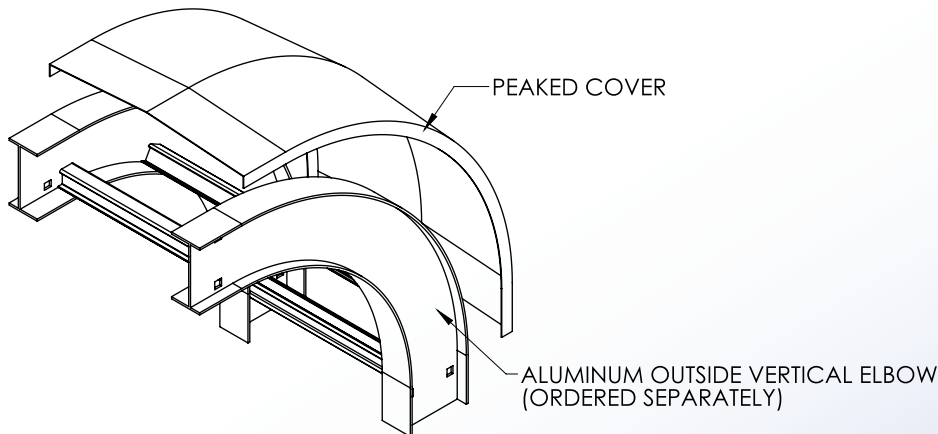

Cable Tray / Ladder Tray AX-2073-OV90-XXXX-RAD

PowerTray™ Fittings

Manufactured in the USA by MonoSystems, Inc.

PEAKED FITTING COVER FOR B,C,D SERIES ALUMINUM OUTSIDE VERTICAL ELBOW

Notes

1.) Views for reference - do not scale.

UL CLASSIFIED AS A
GROUNDING CONDUCTOR

ORDERING DATA EXAMPLE:

A X - 2 073 - OV 90 - XX XX - RAD

MATERIAL	RAIL HEIGHT	SERIES	COVER TYPE	ANGLE	RADIUS	FITTING WIDTH	
A = ALUMINUM	4 = 4" HIGH 5 = 5" HIGH 6 = 6" HIGH 7 = 7" HIGH	2 = SERIES: B,C,D	073 = PEAKED	OV = OUTSIDE VERTICAL ELBOW	90 = 90°	12 = 12" 18 = 18" 24 = 24" 36 = 36"	06 = 6" WIDE 09 = 9" WIDE 12 = 12" WIDE 18 = 18" WIDE 24 = 24" WIDE 30 = 30" WIDE 36 = 36" WIDE