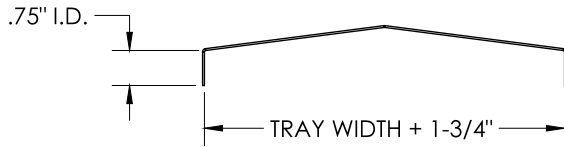

Cable Tray / Ladder Tray AX-2073-OV90-XXXX-RAD

PowerTray™ Fittings

Manufactured in the USA by MonoSystems, Inc.

PEAKED FITTING COVER FOR B,C,D SERIES ALUMINUM OUTSIDE VERTICAL ELBOW

Notes

1.) Views for reference - do not scale.

UL CLASSIFIED AS A
GROUNDING CONDUCTOR

ORDERING DATA EXAMPLE:

A X - 2 073 - OV 90 - XX XX - RAD

MATERIAL	RAIL HEIGHT	SERIES	COVER TYPE	ANGLE	RADIUS	FITTING WIDTH	
A = ALUMINUM	4 = 4" HIGH 5 = 5" HIGH 6 = 6" HIGH 7 = 7" HIGH	2 = SERIES: B,C,D	073 = PEAKED	OV = OUTSIDE VERTICAL ELBOW	90 = 90°	12 = 12" 18 = 18" 24 = 24" 36 = 36"	06 = 6" WIDE 09 = 9" WIDE 12 = 12" WIDE 18 = 18" WIDE 24 = 24" WIDE 30 = 30" WIDE 36 = 36" WIDE