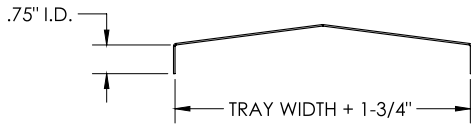

Cable Tray / Ladder Tray AX-2073-OV30-XXXX-RAD

PowerTray™ Fittings

Manufactured in the USA by MonoSystems, Inc.

PEAKED FITTING COVER FOR B,C,D SERIES ALUMINUM OUTSIDE VERTICAL ELBOW

Notes

1.) Views for reference - do not scale.

UL CLASSIFIED AS A
GROUNDING CONDUCTOR

ORDERING DATA EXAMPLE:

A X - 2 073 - OV 30 - XX XX - RAD

MATERIAL	RAIL HEIGHT	SERIES	COVER TYPE	ANGLE	RADIUS	FITTING WIDTH	
A = ALUMINUM	4 = 4" HIGH 5 = 5" HIGH 6 = 6" HIGH 7 = 7" HIGH	2 = SERIES: B,C,D	073 = PEAKED	OV = OUTSIDE VERTICAL ELBOW	30 = 30°	12 = 12" 18 = 18" 24 = 24" 36 = 36"	06 = 6" WIDE 09 = 9" WIDE 12 = 12" WIDE 18 = 18" WIDE 24 = 24" WIDE 30 = 30" WIDE 36 = 36" WIDE