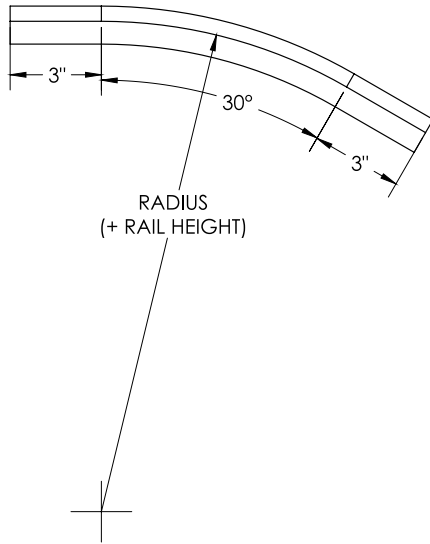

Cable Tray / Ladder Tray AX-2073-OV30-XXXX-RAD

PowerTray™ Fittings

Manufactured in the USA by MonoSystems, Inc.

PEAKED FITTING COVER FOR B,C,D SERIES ALUMINUM OUTSIDE VERTICAL ELBOW

Notes

1.) Views for reference - do not scale.

UL CLASSIFIED AS A
GROUNDING CONDUCTOR

ORDERING DATA EXAMPLE:

A X - 2 073 - OV 30 - XX XX - RAD

MATERIAL	RAIL HEIGHT	SERIES	COVER TYPE	ANGLE	RADIUS	FITTING WIDTH	
A = ALUMINUM	4 = 4" HIGH 5 = 5" HIGH 6 = 6" HIGH 7 = 7" HIGH	2 = SERIES: B,C,D	073 = PEAKED	OV = OUTSIDE VERTICAL ELBOW	30 = 30°	12 = 12" 18 = 18" 24 = 24" 36 = 36"	06 = 6" WIDE 09 = 9" WIDE 12 = 12" WIDE 18 = 18" WIDE 24 = 24" WIDE 30 = 30" WIDE 36 = 36" WIDE