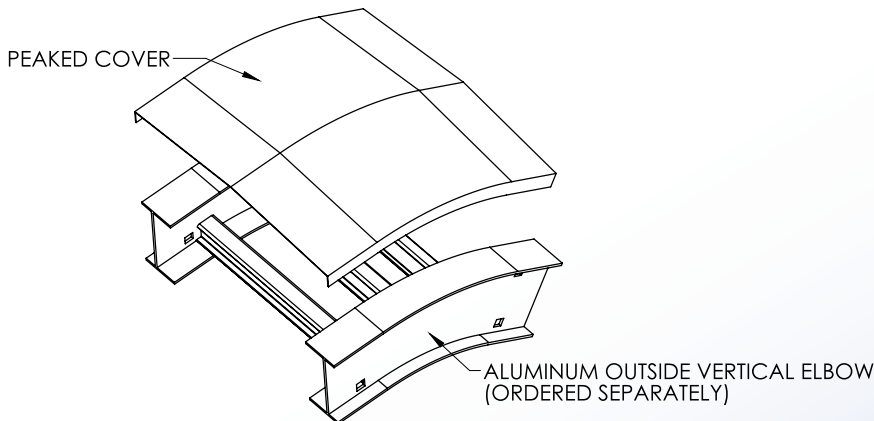

Cable Tray / Ladder Tray AX-2073-OV30-XXXX-RAD

PowerTray™ Fittings

Manufactured in the USA by MonoSystems, Inc.

PEAKED FITTING COVER FOR B,C,D SERIES ALUMINUM OUTSIDE VERTICAL ELBOW

Notes

1.) Views for reference - do not scale.

UL CLASSIFIED AS A
GROUNDING CONDUCTOR

ORDERING DATA EXAMPLE:

A X - 2 073 - OV 30 - XX XX - RAD

MATERIAL	RAIL HEIGHT	SERIES	COVER TYPE	ANGLE	RADIUS	FITTING WIDTH	
A = ALUMINUM	4 = 4" HIGH 5 = 5" HIGH 6 = 6" HIGH 7 = 7" HIGH	2 = SERIES: B,C,D	073 = PEAKED	OV = OUTSIDE VERTICAL ELBOW	30 = 30°	12 = 12" 18 = 18" 24 = 24" 36 = 36"	06 = 6" WIDE 09 = 9" WIDE 12 = 12" WIDE 18 = 18" WIDE 24 = 24" WIDE 30 = 30" WIDE 36 = 36" WIDE