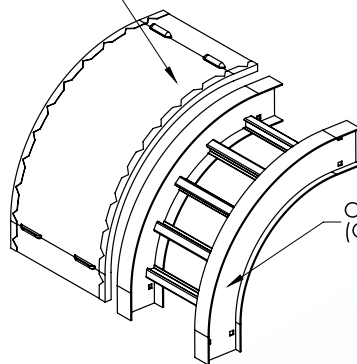

ORDERING DATA EXAMPLE:

A0-2074-OVXX-XXXX-RAD

TRAY MATERIAL	FITTING TYPE	ANGLE	RADIUS	WIDTH
ALUMINUM	SERIES = B, C, D & E VENTED COVER	OV = OUTSIDE VERTICAL ELBOW	30 = 30° 45 = 45° 60 = 60° 90 = 90° 12 = 12" 18 = 18" 24 = 24" 36 = 36" 42 = 42"	09 = 9" WIDE 12 = 12" WIDE 18 = 18" WIDE 24 = 24" WIDE 30 = 30" WIDE 36 = 36" WIDE 42 = 42" WIDE

VENTED COVER SHOWN EXPLODED

OUTSIDE VERTICAL ELBOW
(ORDERED SEPARATELY)