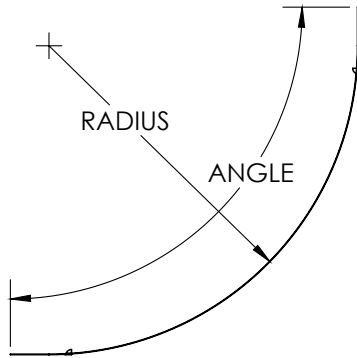

Cable Tray / Ladder Tray

A0-2074-IVXX-XXXX

PowerTray™ Fittings

Manufactured in the USA by MonoSystems, Inc.

INSIDE VERTICAL ELBOW COVER, VENTED

Notes

- 1.) Actual vent pattern will vary according to size.
- 2.) Views for reference - do not scale.

ORDERING DATA EXAMPLE:

A0-2074-IVXX-XXXX-RAD

MATERIAL

ALUMINUM

FITTING TYPE

SERIES = B, C, D & E
VENTED
COVER

IV = INSIDE
VERTICAL
ELBOW

ANGLE

30 = 30
45 = 45
60 = 60
90 = 90

RADIUS

12 = 12"
18 = 18"
24 = 24"
36 = 36"
42 = 42"

WIDTH

09 = 9" WIDE
12 = 12" WIDE
18 = 18" WIDE
24 = 24" WIDE
30 = 30" WIDE
36 = 36" WIDE
42 = 42" WIDE

HORIZONTAL ELBOW
(ORDERED SEPARATELY)